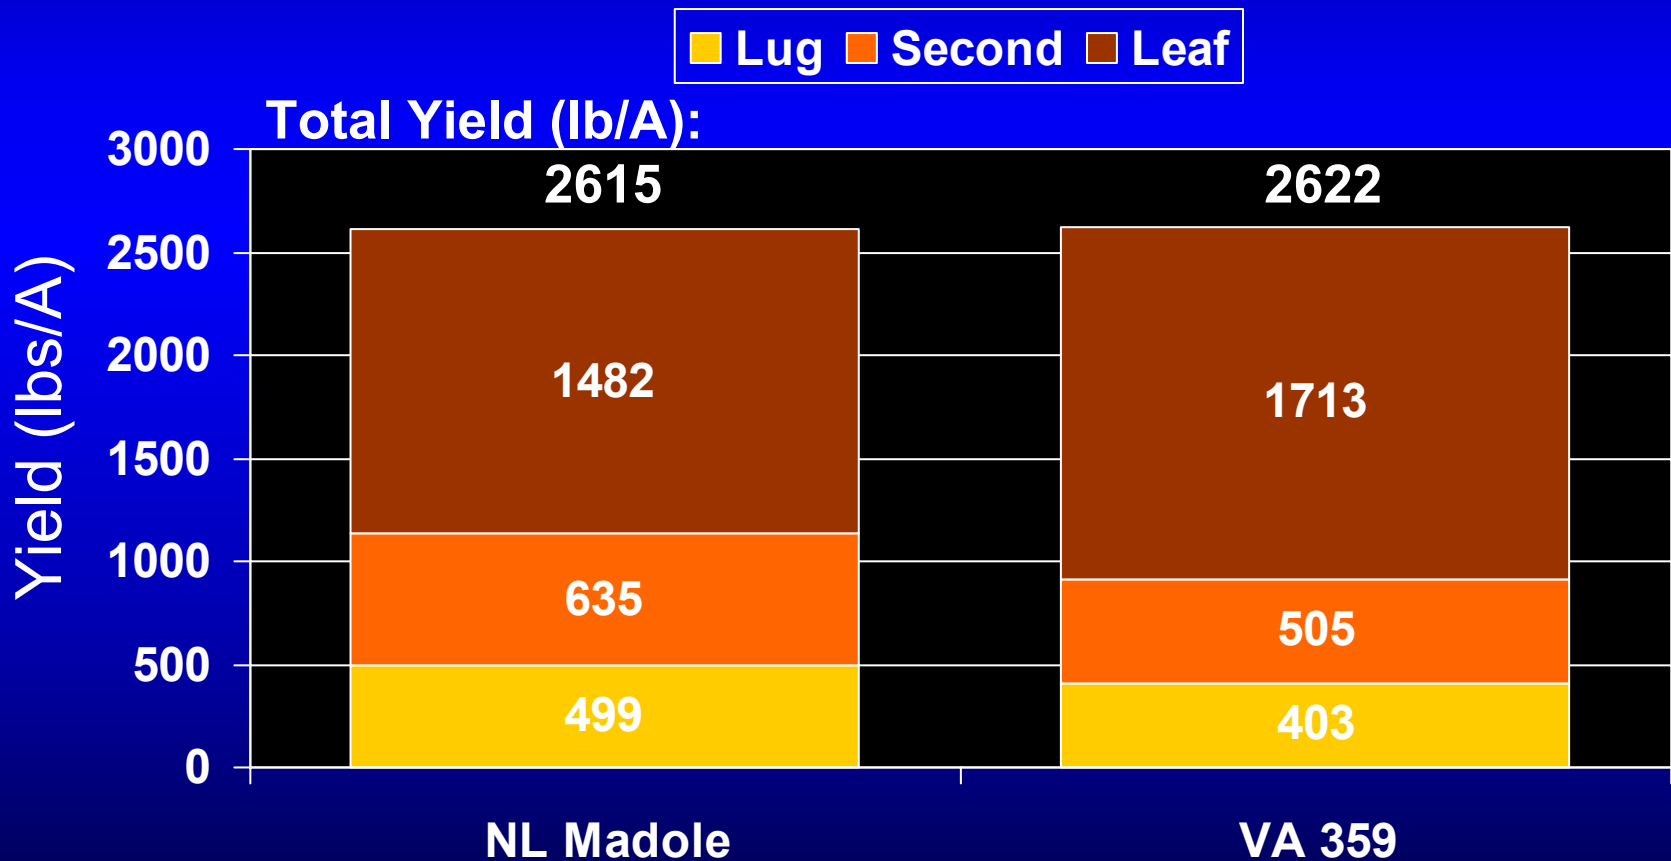

LSD_{0.05} = 104 157 248 355 (total)

■ Lug ■ Second ■ Leaf

Yield/Plant (lbs): 0.58 0.65 LSD_{0.05} = 0.07

Dark Tobacco Plant Spacing

Chris Millers Farm – McLean Co., KY - 2004

Effect of Plant Spacing on Yield/A (across variety)

LSD_{0.05} = 148 221 350 502 (total)

■ Lug ■ Second ■ Leaf

Dark Tobacco Plant Spacing

Norris Slaton's Heritage Farm – Hopkins Co., KY - 2004

Effect of Dark Tobacco Variety on Yield/A (across spacing)

**Data not analyzed due to combining of reps at stripping.*

Dark Tobacco Plant Spacing

Norris Slaton's Heritage Farm – Hopkins Co., KY - 2004

Effect of Plant Spacing on Yield/A (across variety)

**Data not analyzed due to combining of reps at stripping.*

■ Lug ■ Second ■ Leaf