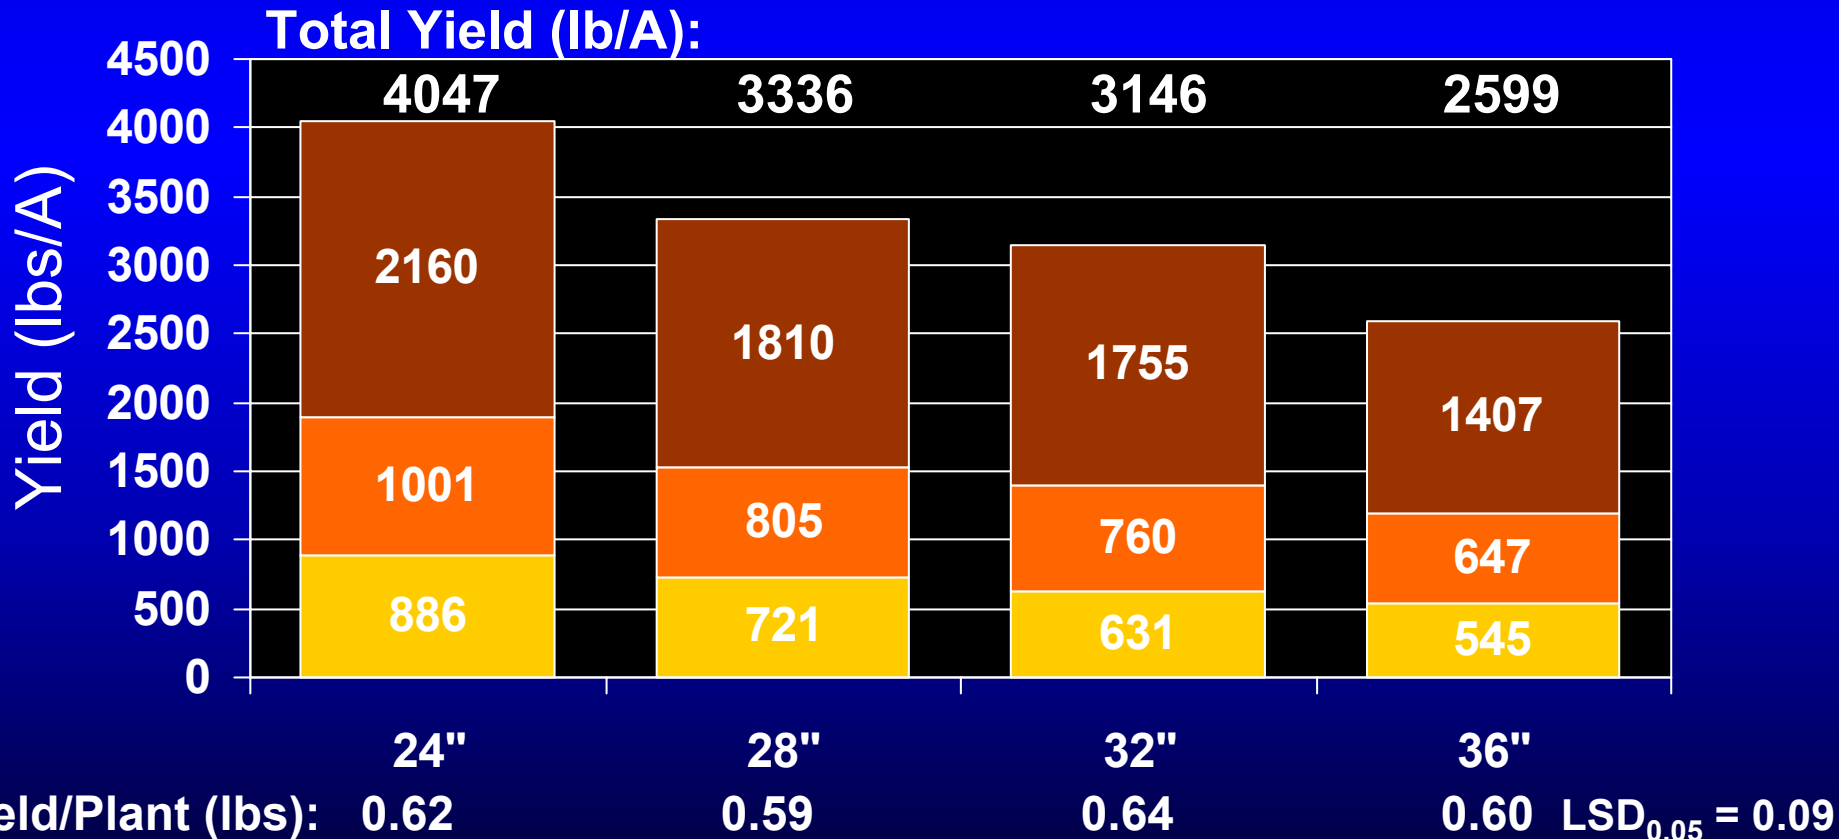

In-Row Plant Spacing (inches)	Plant Population per Acre
24	6534
28	5601
32	4901
36	4356

Dark Tobacco Plant Spacing

Chris Millers Farm – McLean Co., KY - 2004

Effect of Dark Tobacco Variety on Yield/A (across spacing)

LSD_{0.05} = 104 157 248 355 (total)

■ Lug ■ Second ■ Leaf

Yield/Plant (lbs): 0.58 0.65 LSD_{0.05} = 0.07

Dark Tobacco Plant Spacing

Chris Millers Farm – McLean Co., KY - 2004

Effect of Plant Spacing on Yield/A (across variety)

LSD_{0.05} = 148 221 350 502 (total)

■ Lug ■ Second ■ Leaf

Dark Tobacco Plant Spacing

Norris Slaton's Heritage Farm – Hopkins Co., KY - 2004

Effect of Dark Tobacco Variety on Yield/A (across spacing)

**Data not analyzed due to combining of reps at stripping.*

Dark Tobacco Plant Spacing

Norris Slaton's Heritage Farm – Hopkins Co., KY - 2004

Effect of Plant Spacing on Yield/A (across variety)

**Data not analyzed due to combining of reps at stripping.*

■ Lug ■ Second ■ Leaf