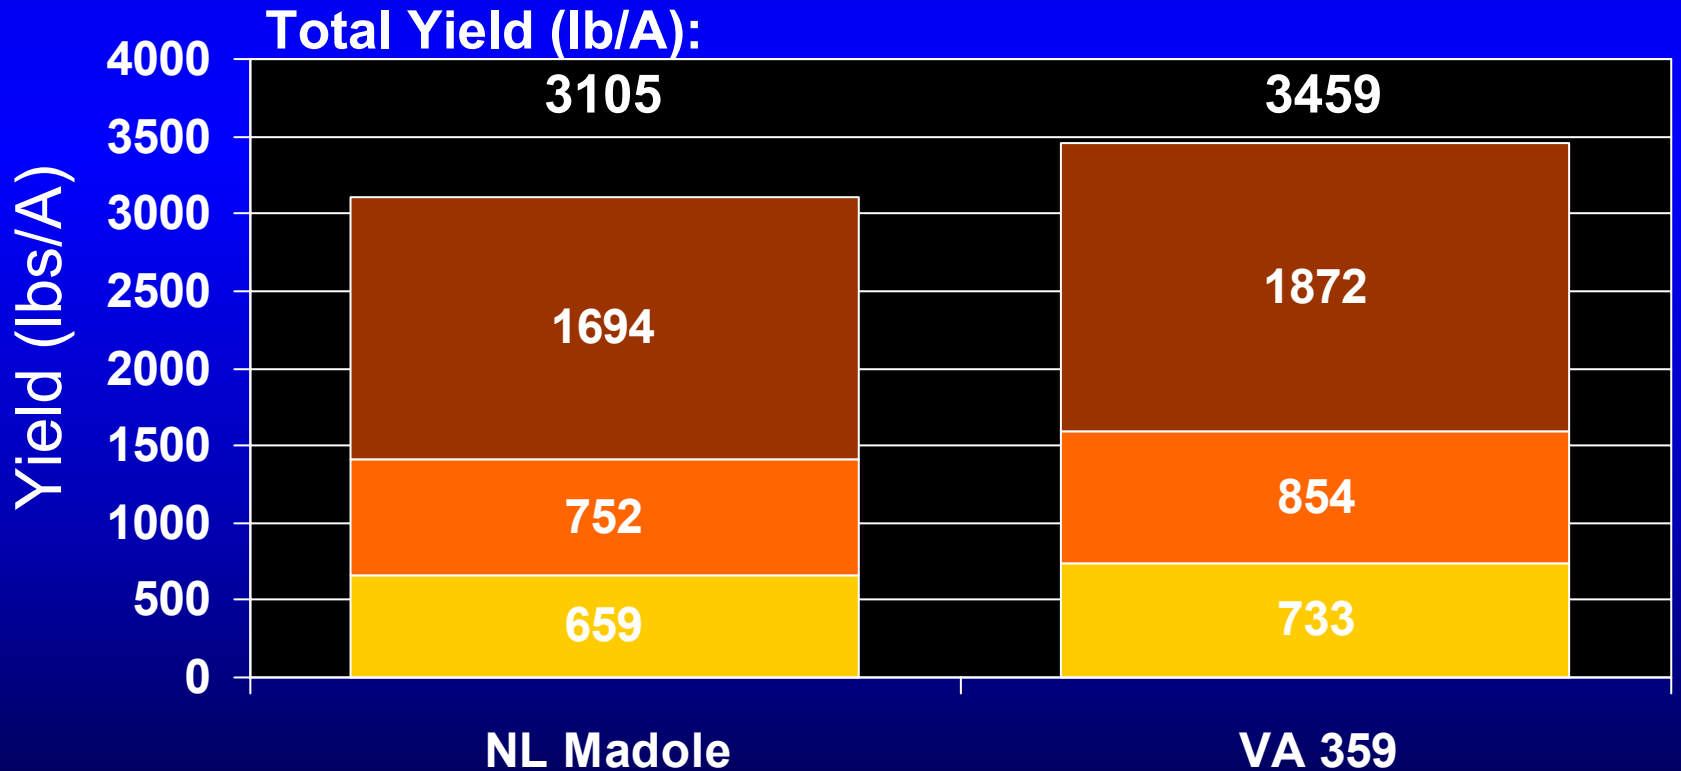

2004 Dark Tobacco Plant Spacing McLean and Hopkins Co., KY

- Variety comparisons: NL Madole (prostrate), VA 359 (upright)
- In-row plant spacing comparisons: 24", 28", 32", 36"
- 40" row spacing, 4 replications

In-Row Plant Spacing (inches)	Plant Population per Acre
24	6534
28	5601
32	4901
36	4356

Dark Tobacco Plant Spacing

Chris Millers Farm – McLean Co., KY - 2004

Effect of Dark Tobacco Variety on Yield/A (across spacing)

LSD_{0.05} = 104 157 248 355 (total)

■ Lug ■ Second ■ Leaf

Yield/Plant (lbs): 0.58 0.65 LSD_{0.05} = 0.07

Dark Tobacco Plant Spacing

Chris Millers Farm – McLean Co., KY - 2004

Effect of Plant Spacing on Yield/A (across variety)

LSD_{0.05} = 148 221 350 502 (total)

■ Lug ■ Second ■ Leaf

Dark Tobacco Plant Spacing

Norris Slaton's Heritage Farm – Hopkins Co., KY - 2004

Effect of Dark Tobacco Variety on Yield/A (across spacing)

**Data not analyzed due to combining of reps at stripping.*