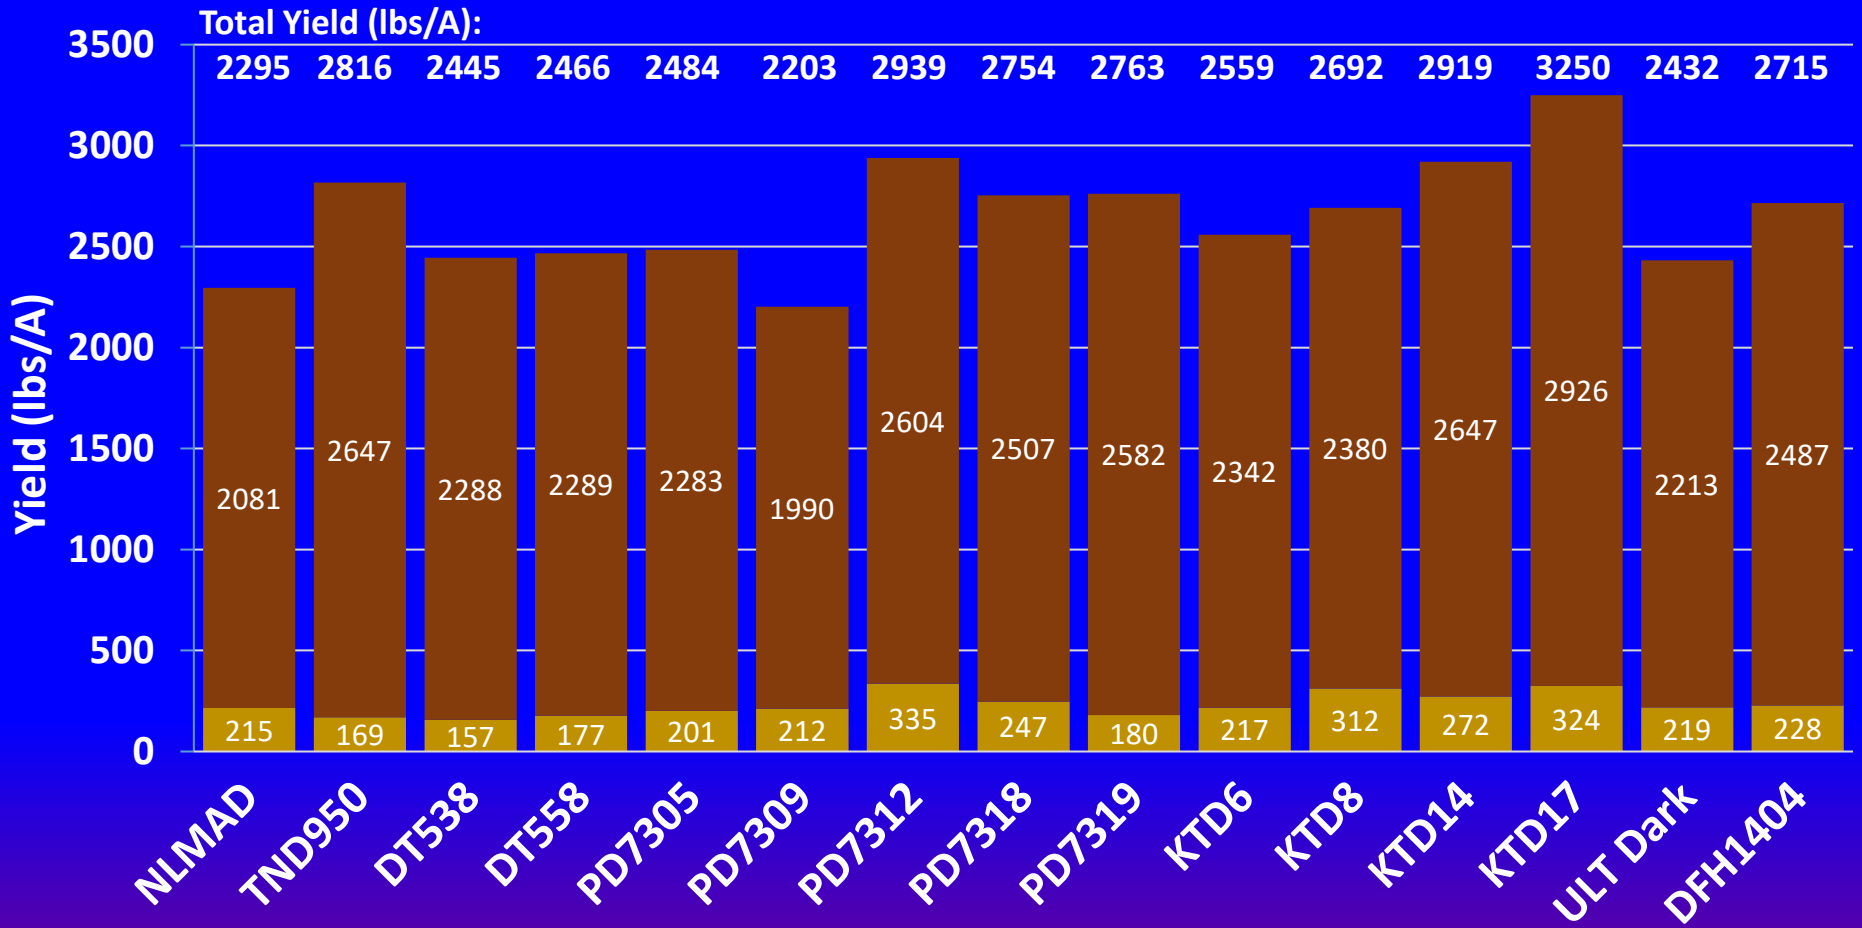

2020 Dark Fire-Cured Commercial Variety Trial

UKREC, Princeton KY

- Trial set June 3
 - 40" row spacing
 - 32" plant spacing
 - 4900 plants/acre
- Trial harvested September 8
 - 6 weeks after topping
 - 3 firings
- 15 variety entries:
 - NL Madole
 - TN D950
 - DT 538
 - DT 558
 - PD 7305
 - PD 7309
 - PD 7312
 - PD 7318
 - PD 7319
 - KT D6
 - KT D8
 - KT D17
 - ULT Dark (experimental)
 - DFH 1404 (experimental)

2020 Dark Fire-Cured Commercial Variety Trial

UKREC, Princeton KY

LSD_{0.10} = 70 422 437 (total)
■ Lug ■ Leaf

Average Total Yield/A for trial = 2655 lbs/A

2020 Dark Fire-Cured Commercial Variety Trial UKREC, Princeton KY

LSD_{0.10} = 13.5

■ Quality Grade Index

Average Quality Grade Index for trial = 72.1