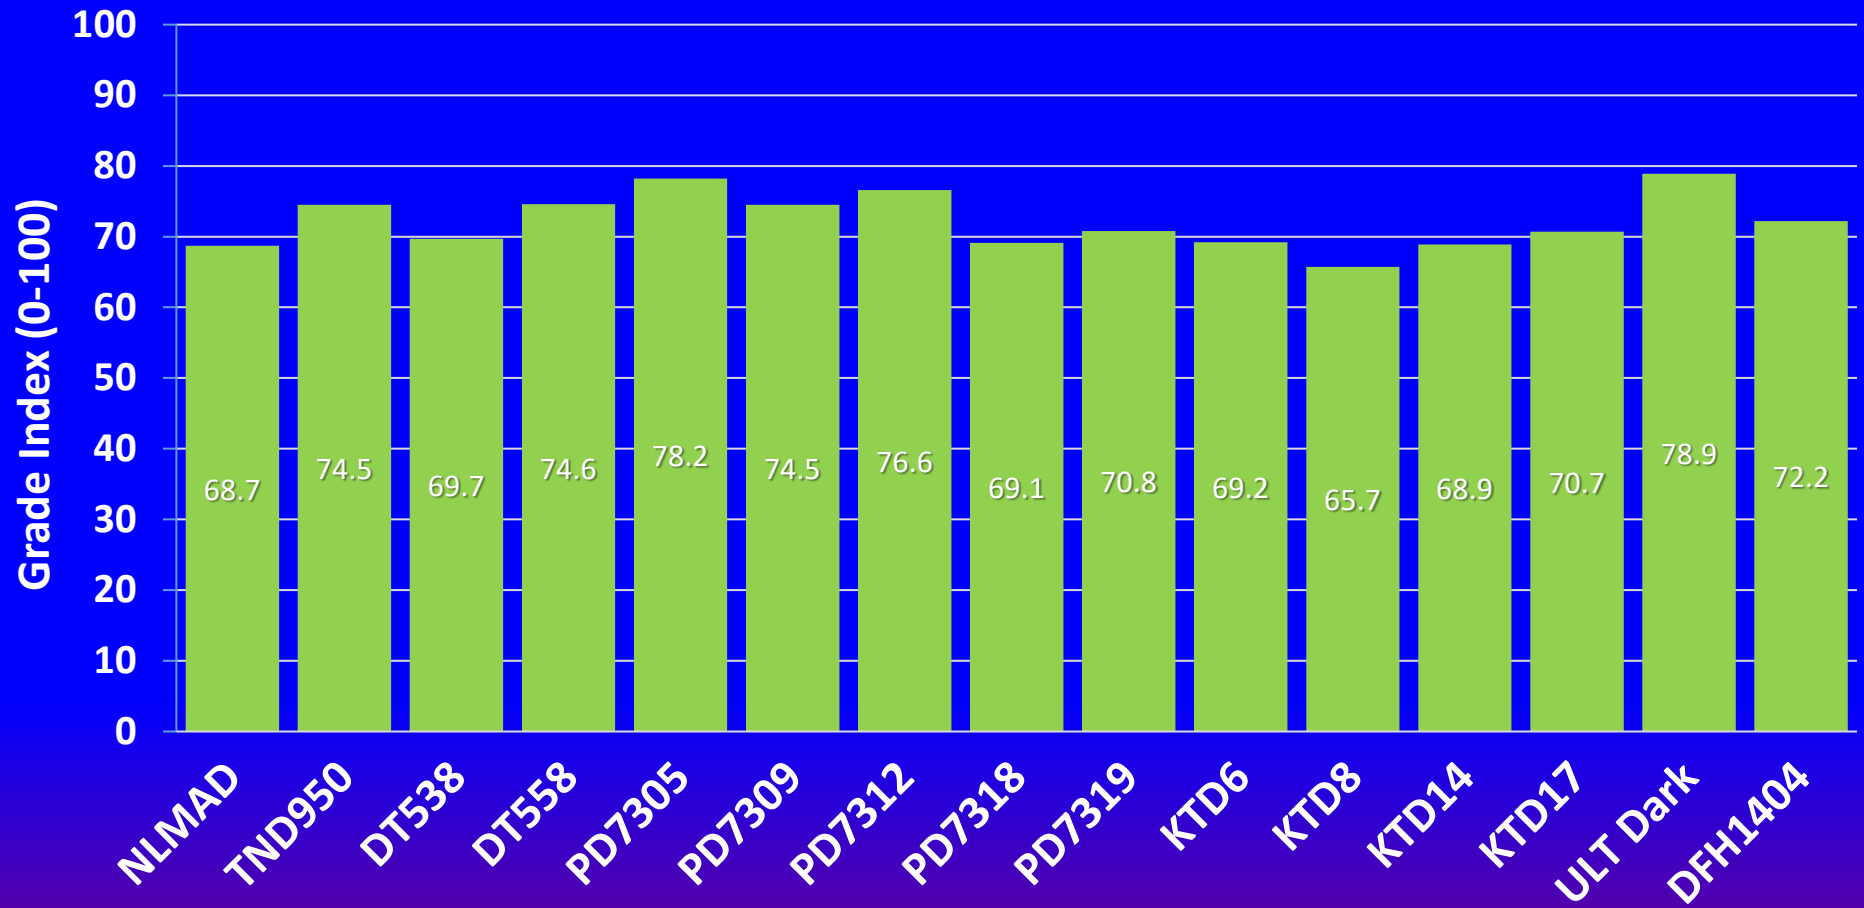

2020 Dark Fire-Cured Commercial Variety Trial

UKREC, Princeton KY

- Trial set June 3
 - 40" row spacing
 - 32" plant spacing
 - 4900 plants/acre
- Trial harvested September 8
 - 6 weeks after topping
 - 3 firings
- 15 variety entries:
 - NL Madole
 - TN D950
 - DT 538
 - DT 558
 - PD 7305
 - PD 7309
 - PD 7312
 - PD 7318
 - PD 7319
 - KT D6
 - KT D8
 - KT D17
 - ULT Dark (experimental)
 - DFH 1404 (experimental)

2020 Dark Fire-Cured Commercial Variety Trial

UKREC, Princeton KY

LSD_{0.10} = 70 422 437 (total)
■ Lug ■ Leaf

Average Total Yield/A for trial = 2655 lbs/A

2020 Dark Fire-Cured Commercial Variety Trial UKREC, Princeton KY

LSD_{0.10} = 13.5

■ Quality Grade Index

Average Quality Grade Index for trial = 72.1