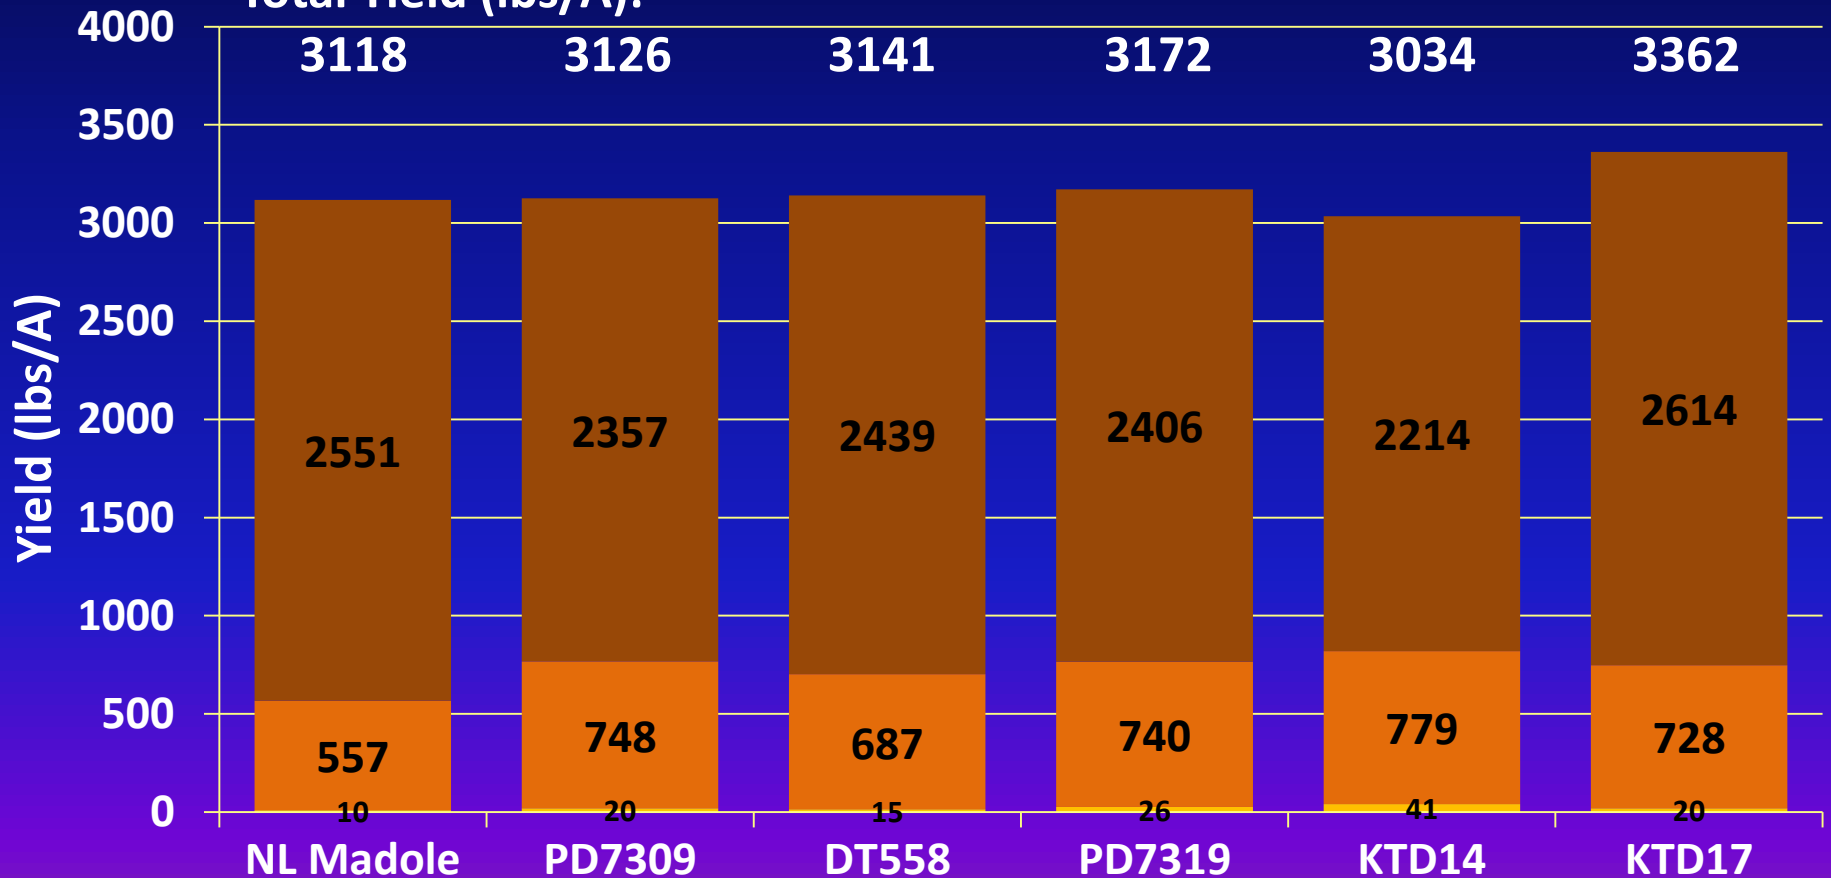

2018 On-Farm Dark-Fired Variety Trials

Jason Barnett Farm – Cheatham Co. TN

- Trial set mid-June
- 40" x 34" = 4612 plants/A
- 6 Varieties tested
- Plots 2 rows, 50 ft. long
- 3 replications
- Harvested early October
- Fire-cured
- Stripped December 6

Var	Variety
1	Narrowleaf Madole
2	PD 7309
3	DT 558
4	PD 7319
5	KT D14
6	KT D17

2018 On-Farm Dark-Fired Variety Trials

Jason Barnett Farm – Cheatham Co. TN - Yield

LSD(0.10) = 33 173 229 208 (total)

■ Trash ■ Lug ■ Leaf

Total Yield (lbs/A):

Average total yield/A for trial = 3159 lbs/A