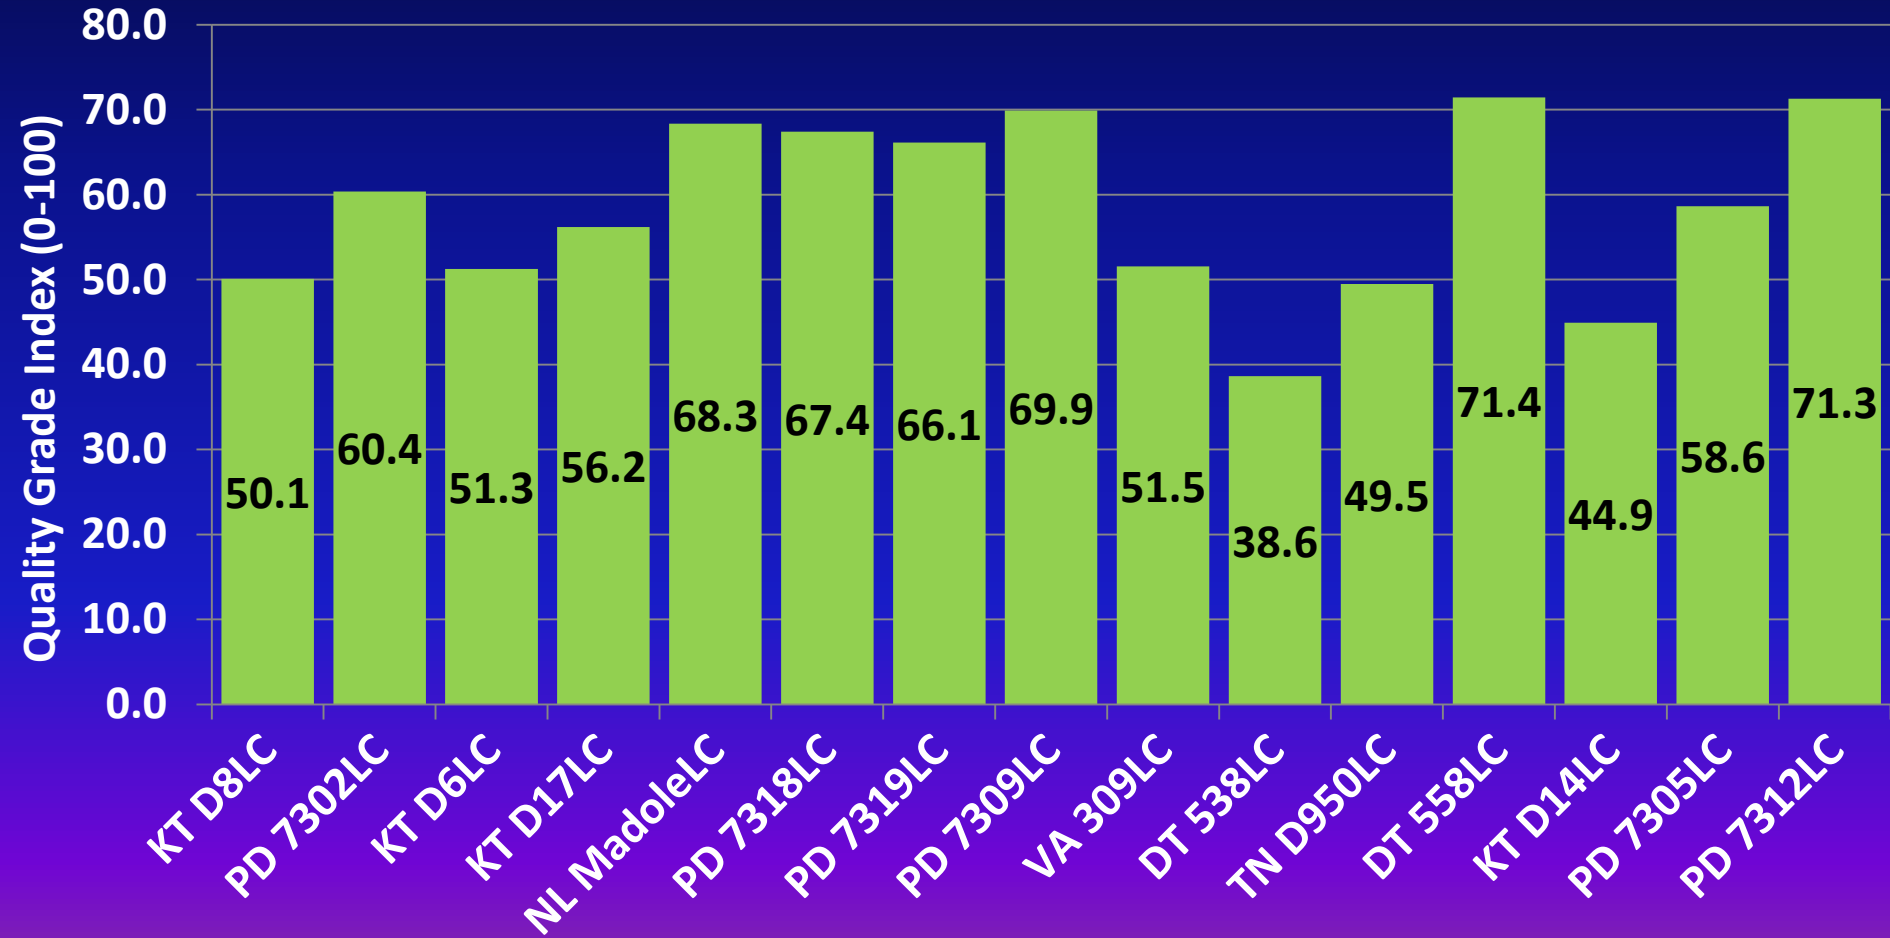

2017 Dark-Fired Commercial Variety Trial

Princeton -Yield

LSD (0.10) = Lug 52 Leaf 218 252 (total)

Average total yield for trial = 3232 lbs/A

2017 Dark-Fired Commercial Variety Trial

Princeton— Quality Grade Index

LSD (0.10) = 15
■ Quality Grade Index

Average grade index for trial = 58.4