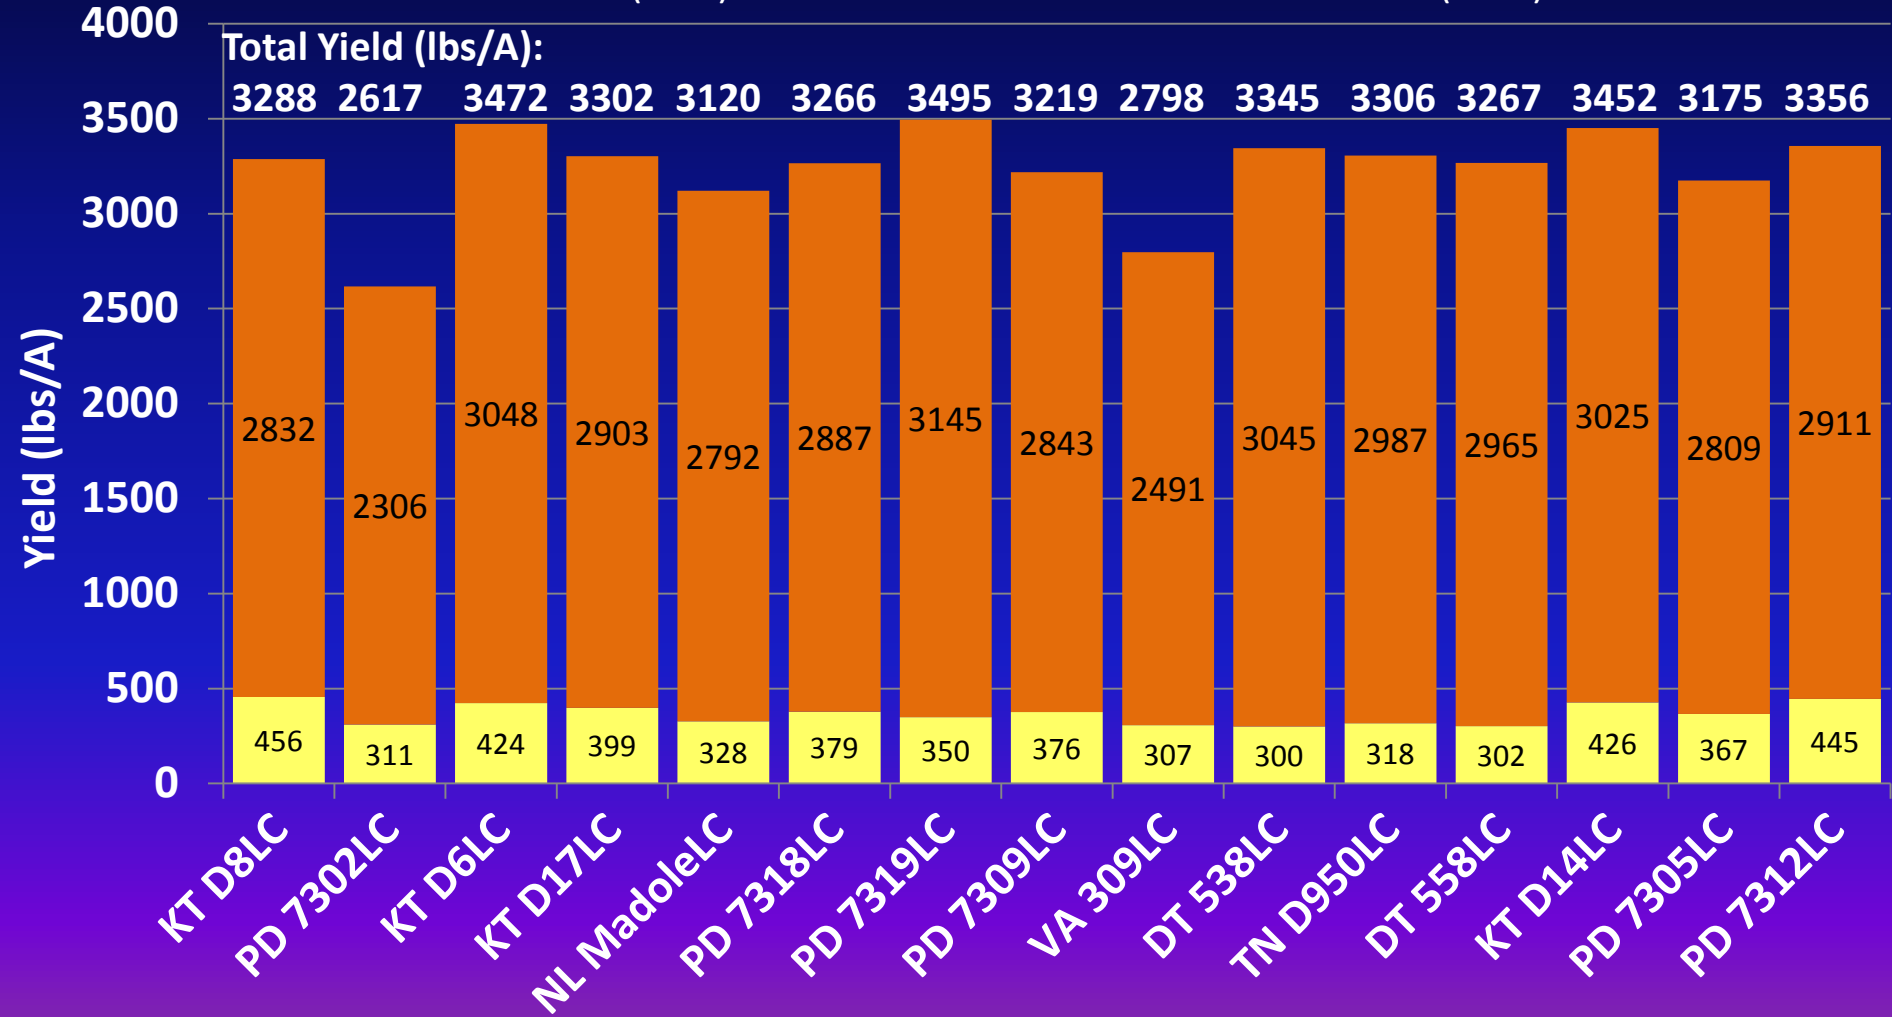

2017 Dark-Fired Commercial Variety Trial

Princeton -Yield

LSD (0.10) = Lug 52 Leaf 218 252 (total)

Average total yield for trial = 3232 lbs/A

2017 Dark-Fired Commercial Variety Trial

Princeton— Quality Grade Index

LSD (0.10) = 15
■ Quality Grade Index

Average grade index for trial = 58.4