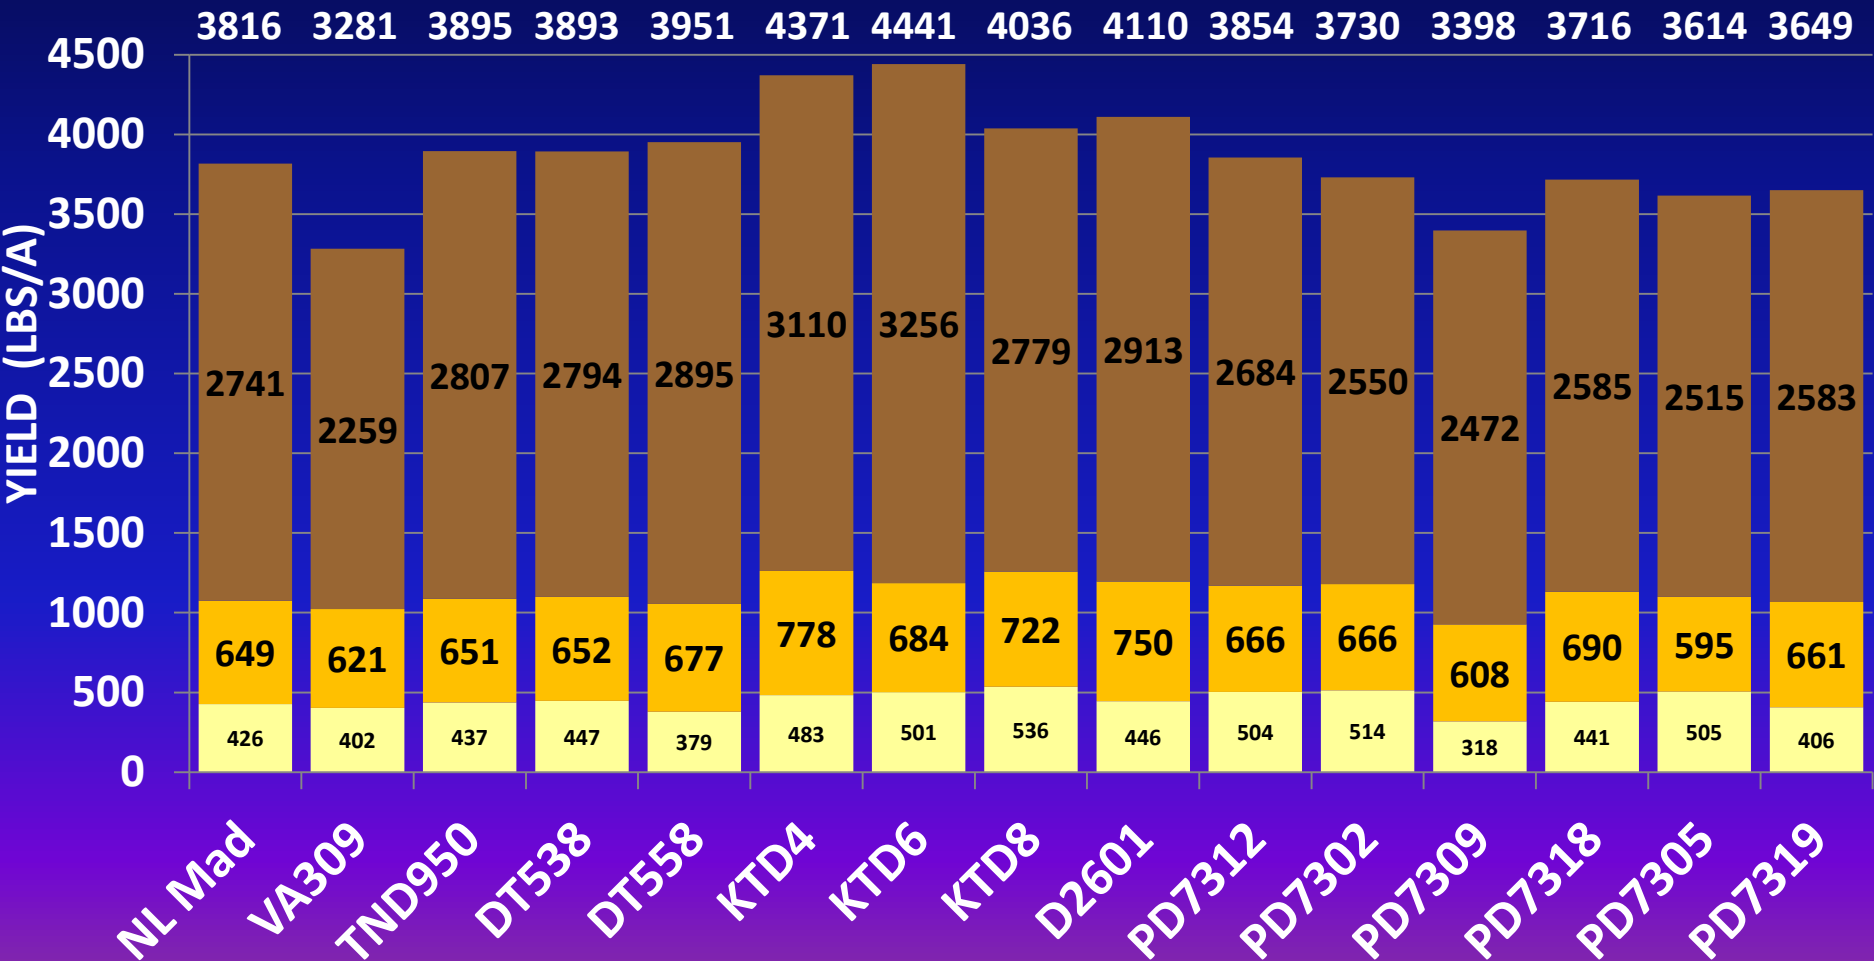

## UKREC – Princeton, KY

- Trial set June 2
  - 40” rows, 32” plant spacing
  - 4,900 plants/acre
- Randomized complete block with 4 replications
- Harvested September 27
- 15 variety entries tested:
  - NL Madole LC
  - VA 309
  - TN D950
  - DT 538 LC
  - DT 558
  - KT D4 LC
  - KT D6 LC
  - KT D8 LC
  - D2601 (experimental)
  - PD 7312 LC
  - PD 7302 LC
  - PD 7309 LC
  - PD 7318 LC
  - PD 7305 LC
  - PD 7319 (experimental)

# 2011 Dark Fire-Cured Variety Trial

## UKREC – Princeton, KY - Yields

LSD(.10) =      78      99      300      347 (total)

Total Yield (lbs/A):      ■ Lug      ■ Second      ■ Leaf

Average total yield/A for trial = 3850 lbs/A

## UKREC – Princeton, KY – Quality Grade Index

LSD(.10) = 19  
 ■ Quality Grade Index