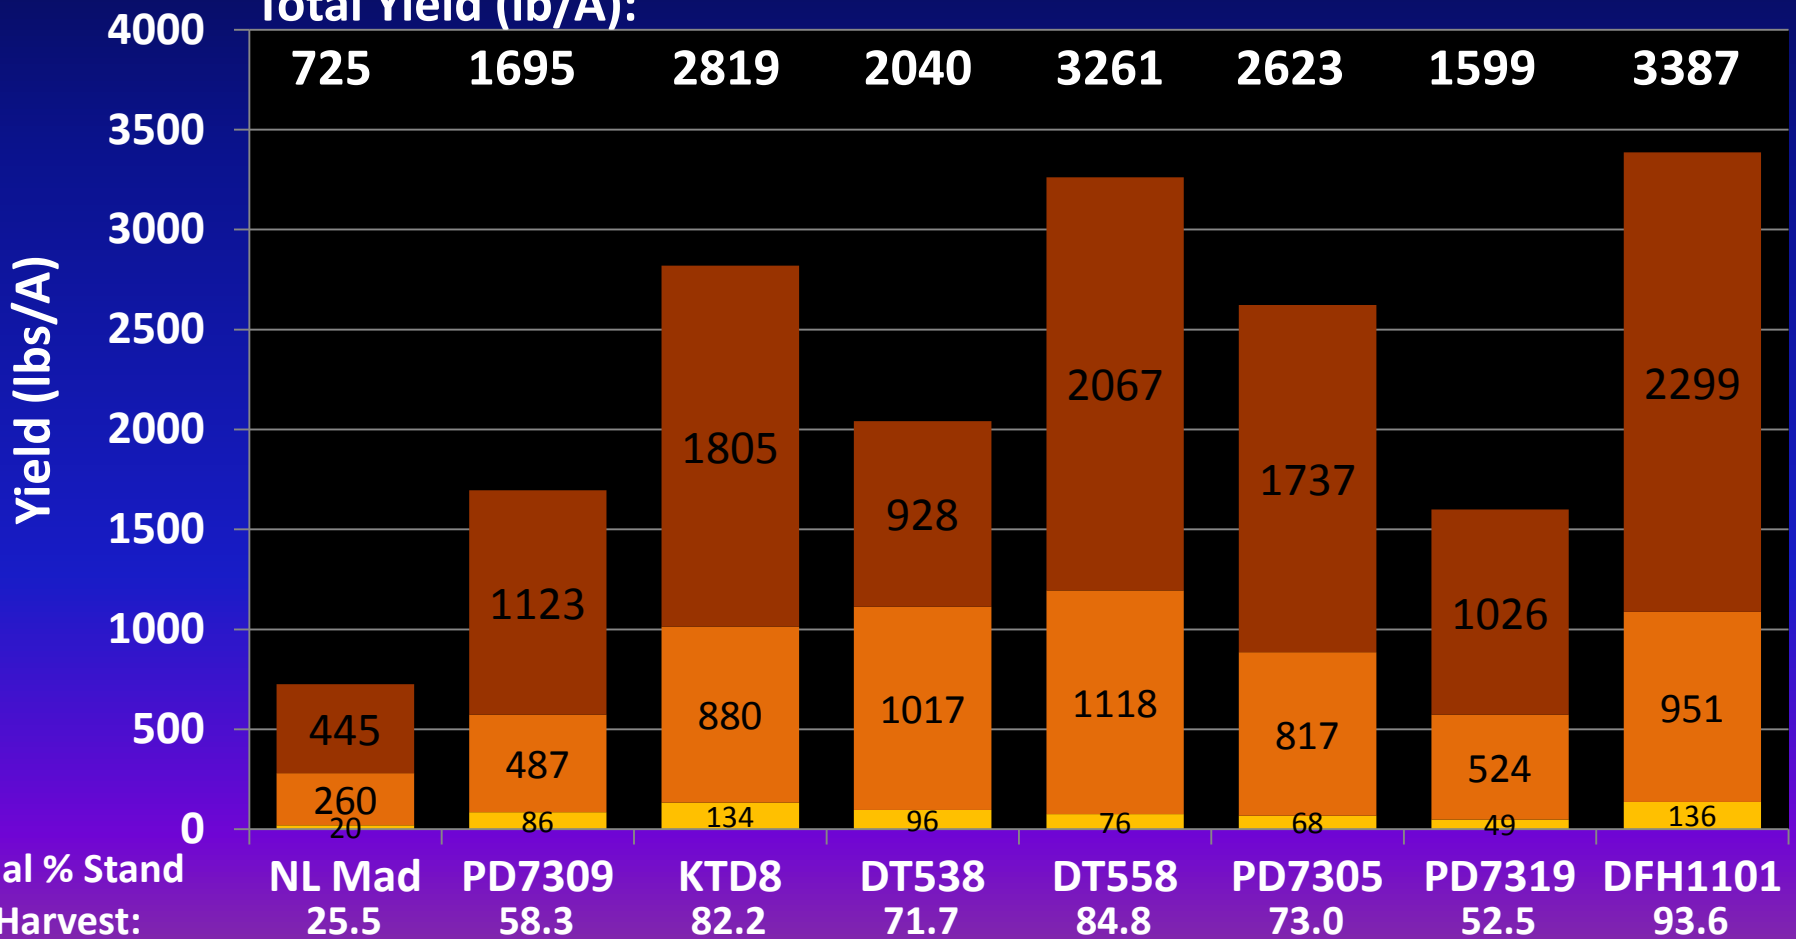

## Kent Boyd Farm – Hopkinsville KY

- Trial set June 4
  - 42” rows, 32” plant spacing
    - 4667 plants/A
  - Strip-till
  - RCBD with 4 replications
    - Plots 2 rows, 40 ft. long
    - Approx. 30 plants set per plot
  - Plot stand evaluations made throughout season
  - Plots harvested October 30
  - 2 firings
  - Stripped January 3

- 8 Varieties tested:

Variety	Race 0	Race 1
NL Mad	0	0
PD7309	10	0
KTD8	4	4
DT538	4	4
DT558	?	?
PD7305	10	3
PD7319	10	2
DFH1101	10	4

# 2012 Dark-Fired Black Shank Variety Trial

Kent Boyd Farm – Hopkinsville KY – Final % Stand and Dark-Fired Yield

LSD(0.10) = 75 538 667 991 (total)

Trash Lug Leaf

Total Yield (lb/A):

Final % Stand at Harvest:

% Stand LSD (0.10) = 33.2