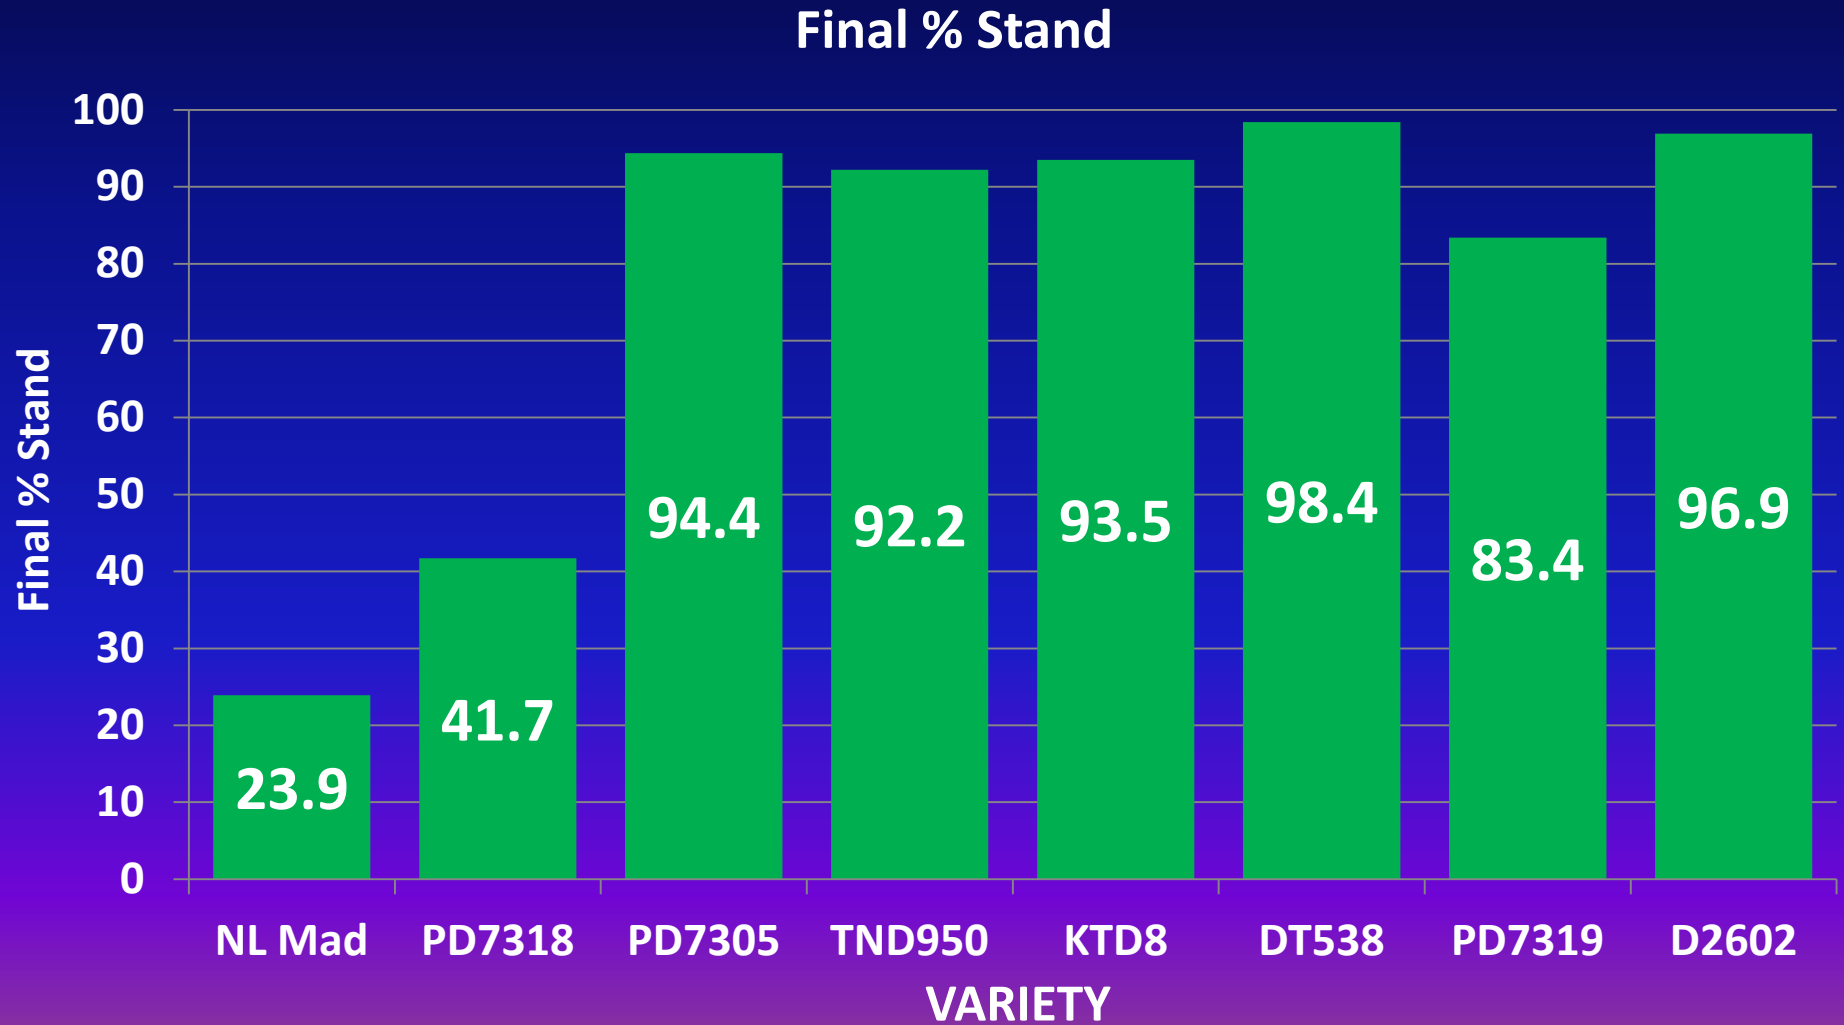

2010 Black Shank Variety Trial for Dark-Fired Tobacco

Kent Boyd Farm – Hopkinsville, KY

- Trial set June 25
- 4,667 plants/acre
 - 42” rows, 32” plant spacing
- % survival counts taken every 3-4 weeks
- Trial harvested October 8
- Fired 3 times
- Stripped January 3

Variety	Black Shank Resistance (0-10)	
	Race 0	Race 1
NL Madole	0	0
PD 7318	10	0
PD 7305	10	3
TN D950	3	3
KT D8	4	4
DT 538	4	4
PD 7319	10	2
D2602	10	4

2010 Black Shank Variety Trial for Dark-Fired Tobacco

Kent Boyd Farm – Hopkinsville, KY
Final Stand Counts at Harvest

2010 Black Shank Variety Trial for Dark-Fired Tobacco

Kent Boyd Farm – Hopkinsville, KY

Dark-Fired Yields

LSD(.10) = 24 105 237 386 663 (Total)

■ Trash ■ Lug ■ Second ■ Leaf

Total Yield (lbs/A):