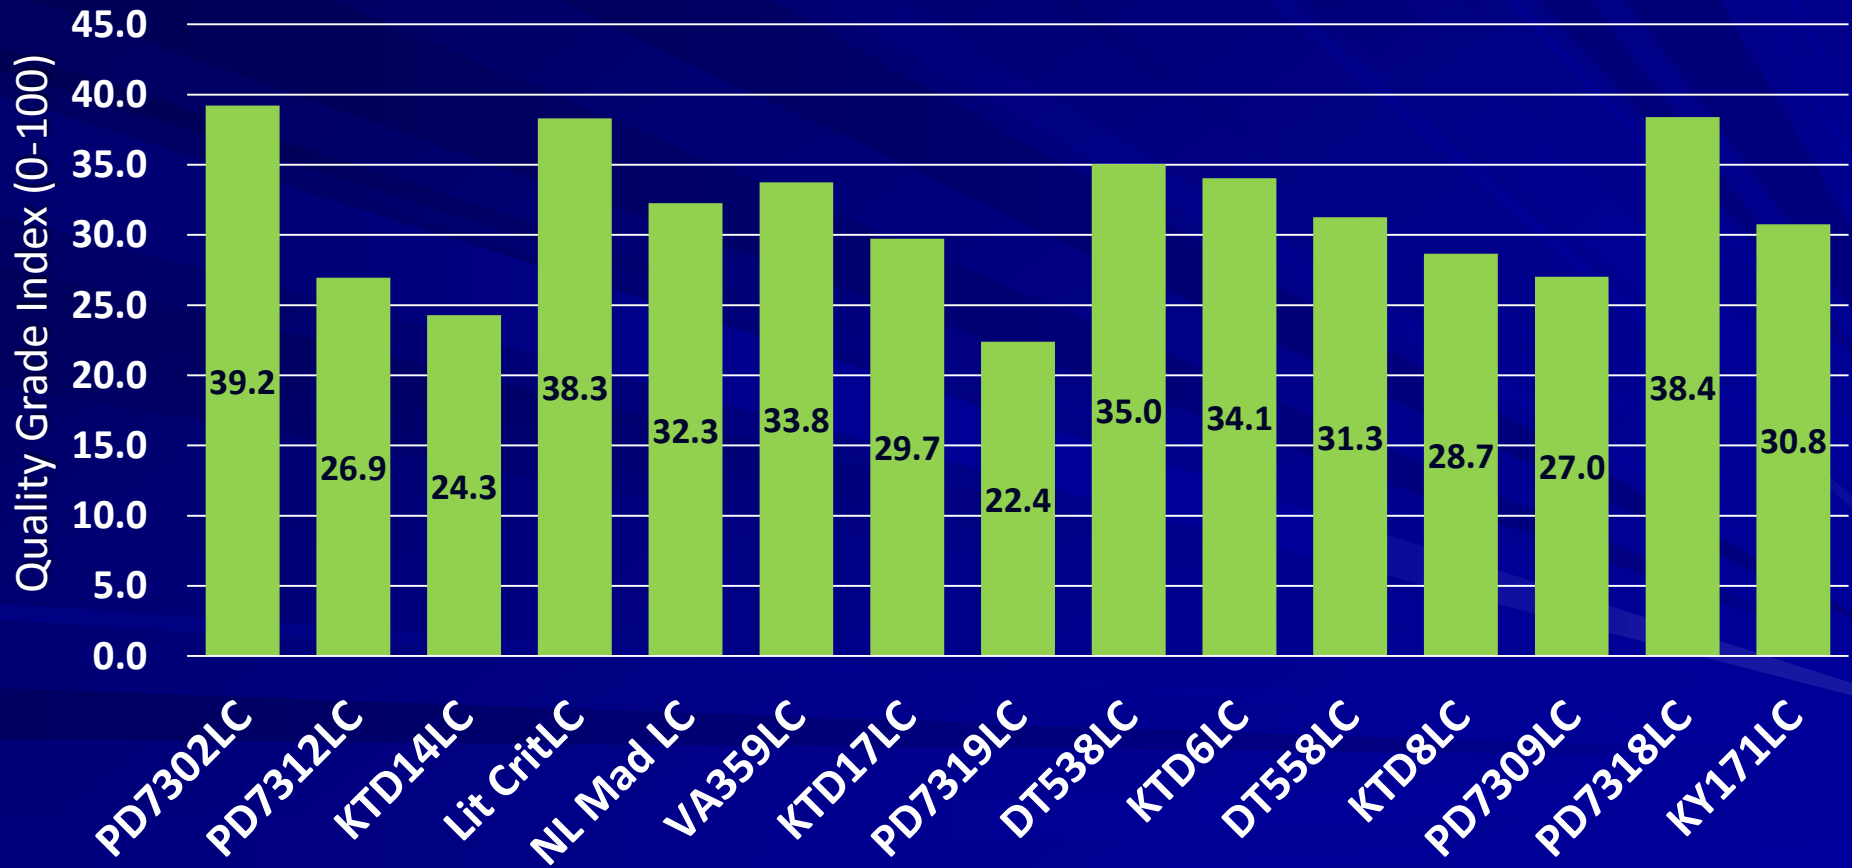

2017 Dark Air-Cured Variety Trial

UKREC – Princeton KY

LSD_{0.10} = 64 199 221 (total)

■ Lug ■ Leaf

Total Yield (lbs/A):

2847 3126 3266 2772 2999 2770 3365 3088 3053 3417 3090 3088 2941 3029 3056

Average Total Yield (lbs/A) = 3060

2017 Dark Air-Cured Variety Trial UKREC – Princeton KY

LSD_{0.10} = 9.3
■ Quality Grade Index

Average Quality Grade Index = 31.5