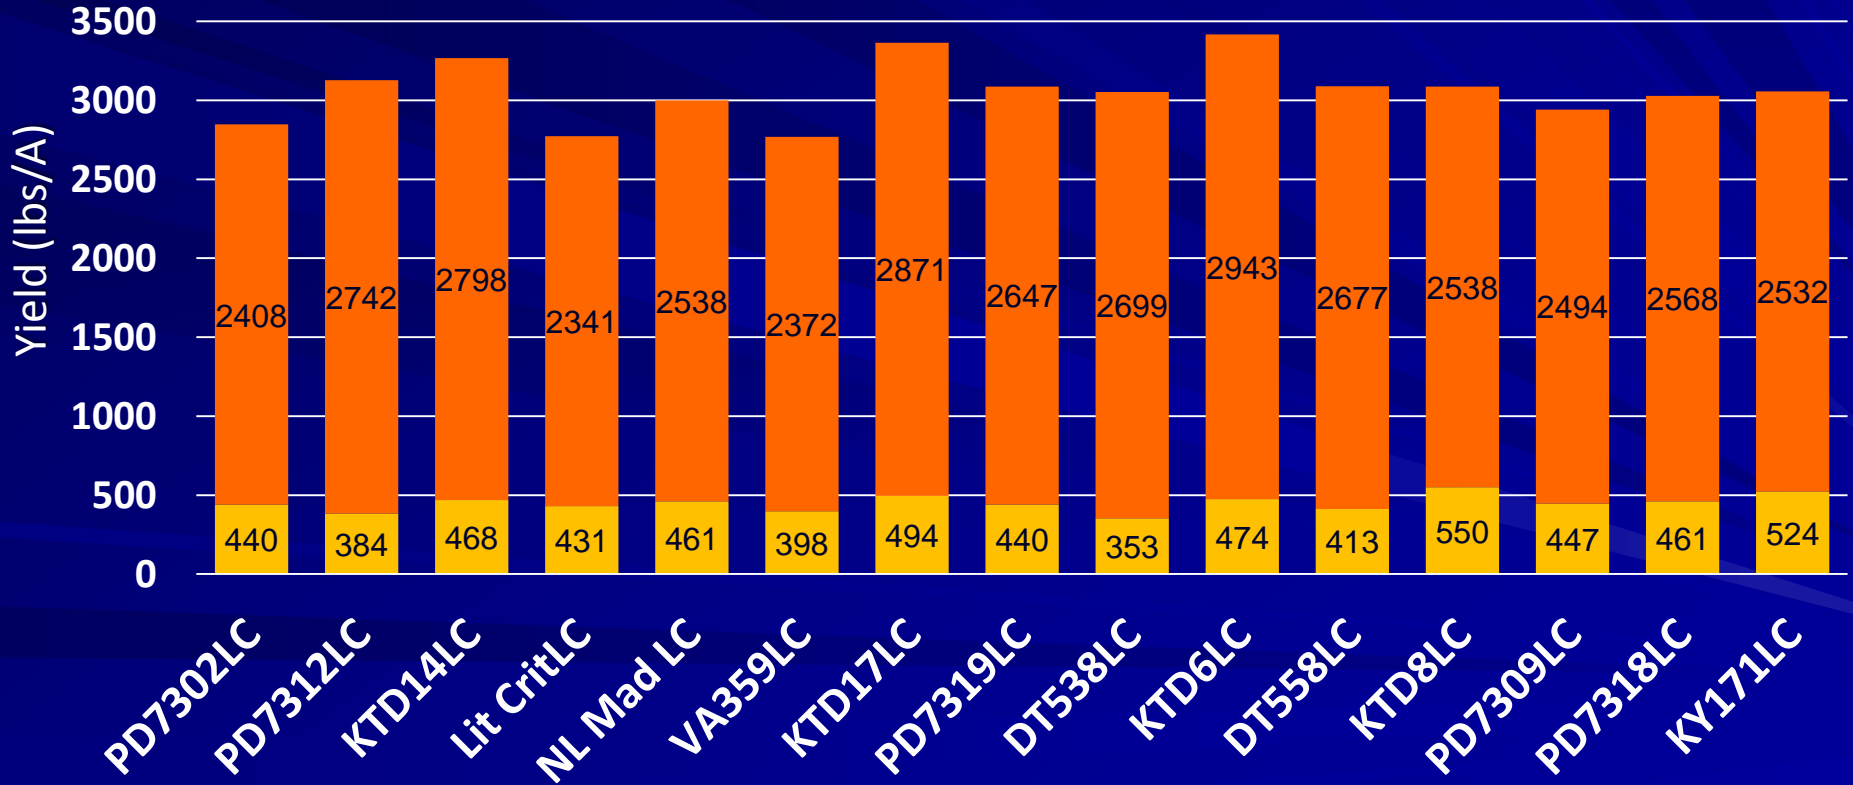

2017 Dark Air-Cured Variety Trial

UKREC – Princeton KY

LSD_{0.10} = 64 199 221 (total)

■ Lug ■ Leaf

Total Yield (lbs/A):

2847 3126 3266 2772 2999 2770 3365 3088 3053 3417 3090 3088 2941 3029 3056

Average Total Yield (lbs/A) = 3060

2017 Dark Air-Cured Variety Trial UKREC – Princeton KY

LSD_{0.10} = 9.3
■ Quality Grade Index

Average Quality Grade Index = 31.5