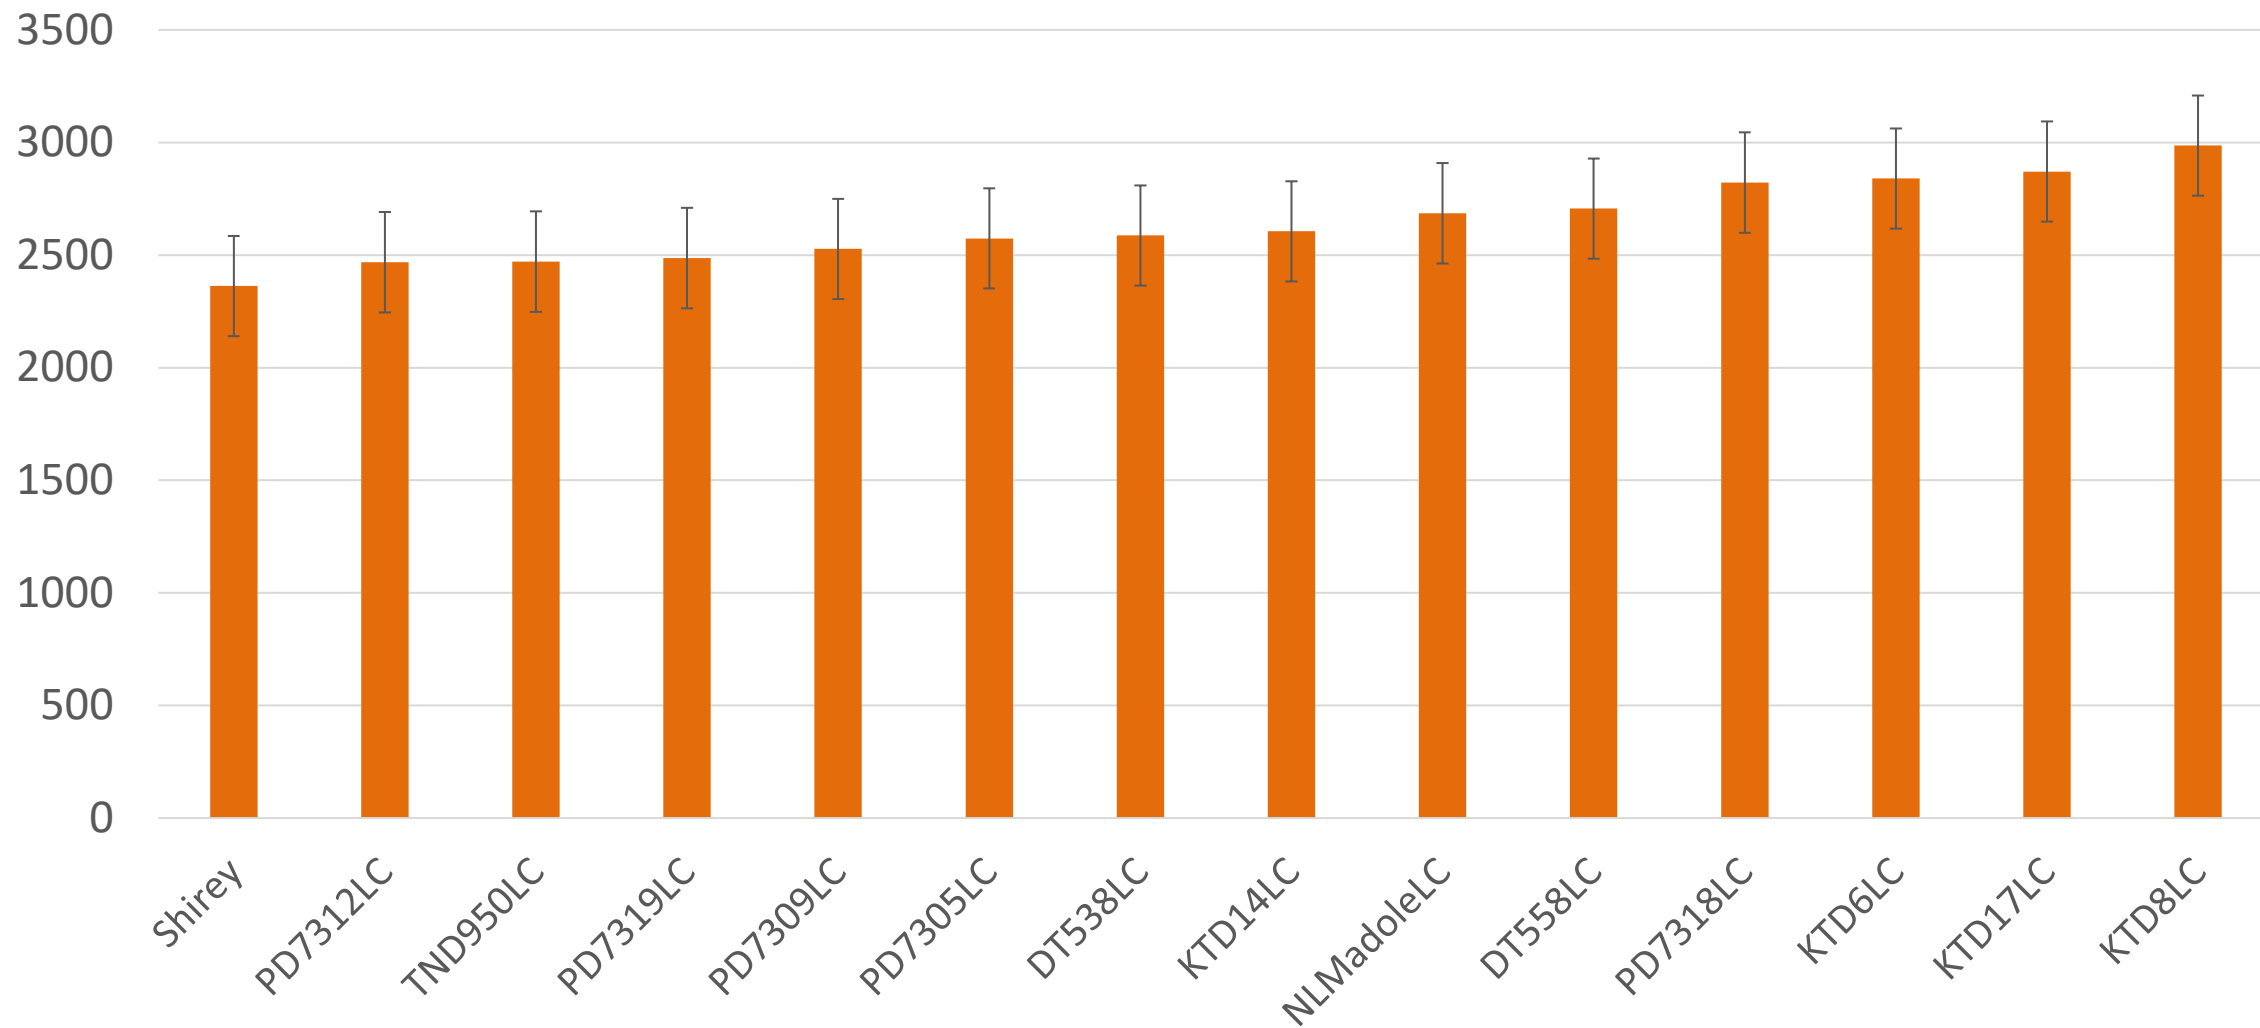

## Commercial Dark Fire-Cured Variety Trial at HRREC - 2023

Average 2,642 lbs/acre