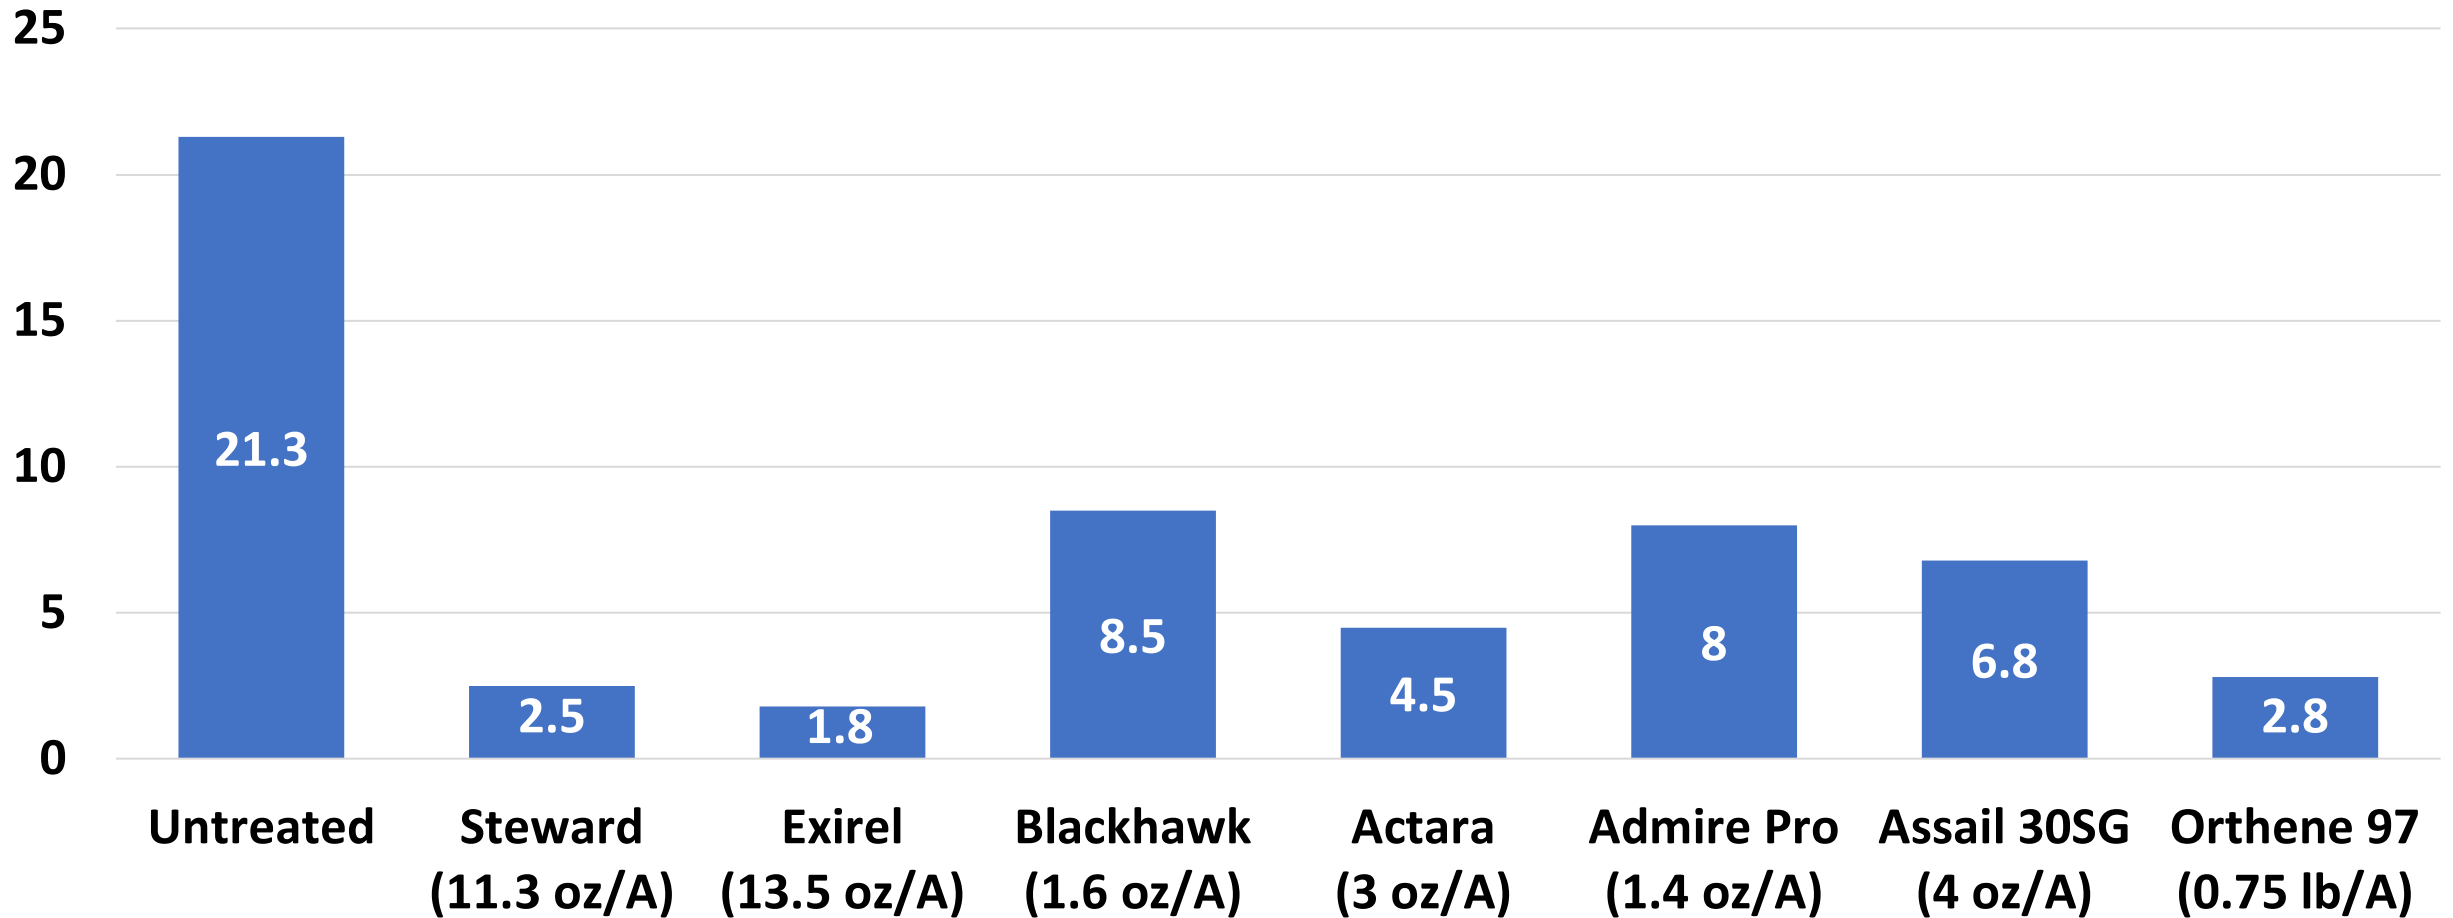

2023 Fleabeetle Trial

MSU – Murray KY

Treatment	Rate	Timing
Steward	11.3 fl oz/A	Foliar at threshold
Exirel	13.5 fl oz/A	Foliar at threshold
Blackhawk	1.6 oz/A	Foliar at threshold
Actara	3 oz/A	Foliar at threshold
Admire Pro (foliar only)	1.4 fl oz/A	Foliar at threshold
Assail	4 oz/A	Foliar at threshold
Orthene 97	0.75 lb/A	Foliar at threshold
Tundra	6 fl oz/A	At transplanting and layby
Admire Pro (tray drench only)	0.75 fl oz/1000 plants	Tray Drench
Untreated	-	-

2023 Flea Beetle Trial

Murray, KY – 6 Days After 1st Foliar Applications (21 days)

Fleabeetles per 6 plants

2023 Flea Beetle Trial

Murray, KY – Dark-fired Yield

2023 Flea Beetle Trial

Murray, KY – Dark-fired Quality Grade Index