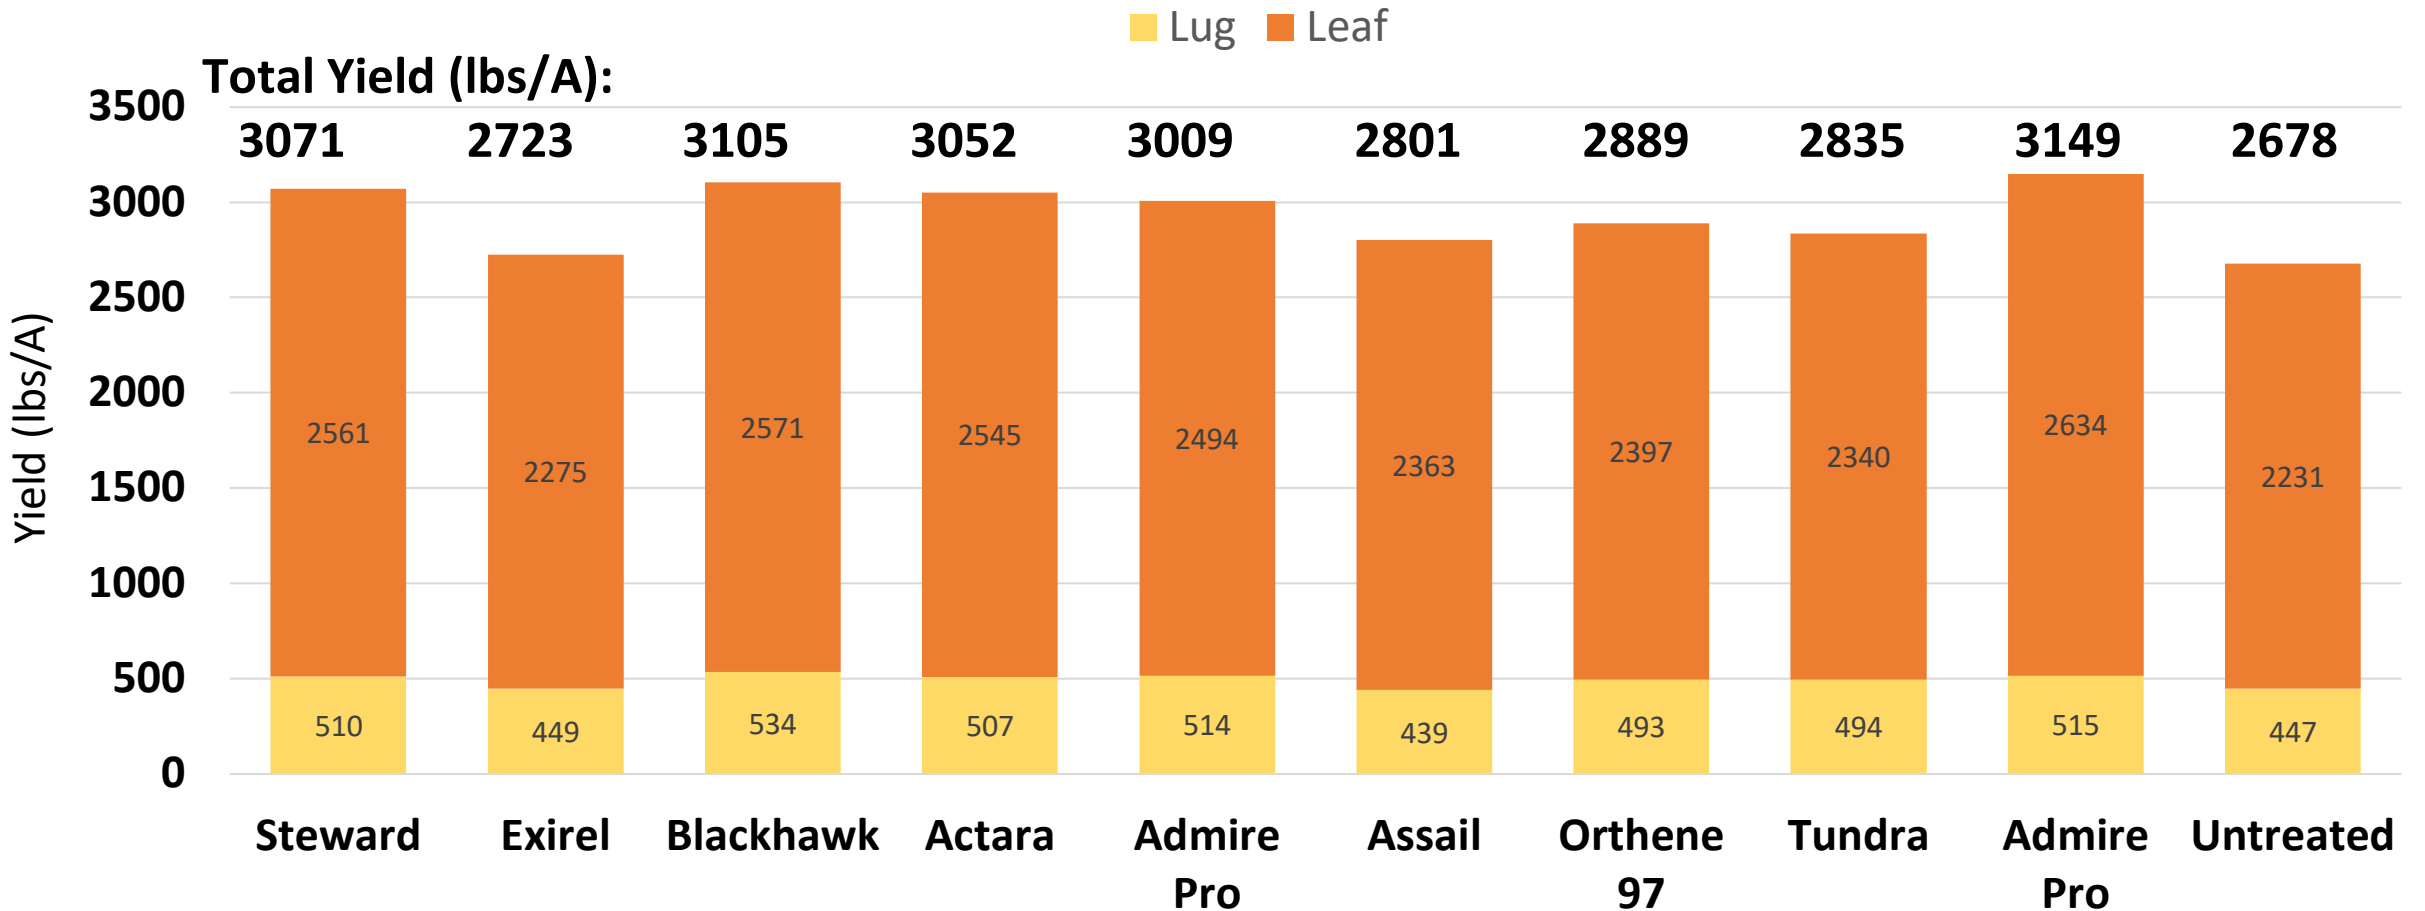

2023 Fleabeetle Trial

MSU – Murray KY

Treatment	Rate	Timing
Steward	11.3 fl oz/A	Foliar at threshold
Exirel	13.5 fl oz/A	Foliar at threshold
Blackhawk	1.6 oz/A	Foliar at threshold
Actara	3 oz/A	Foliar at threshold
Admire Pro (foliar only)	1.4 fl oz/A	Foliar at threshold
Assail	4 oz/A	Foliar at threshold
Orthene 97	0.75 lb/A	Foliar at threshold
Tundra	6 fl oz/A	At transplanting and layby
Admire Pro (tray drench only)	0.75 fl oz/1000 plants	Tray Drench
Untreated	-	-

2023 Flea Beetle Trial

Murray, KY – 6 Days After 1st Foliar Applications (21 days)

Fleabeetles per 6 plants

2023 Flea Beetle Trial

Murray, KY – Dark-fired Yield

2023 Flea Beetle Trial

Murray, KY – Dark-fired Quality Grade Index