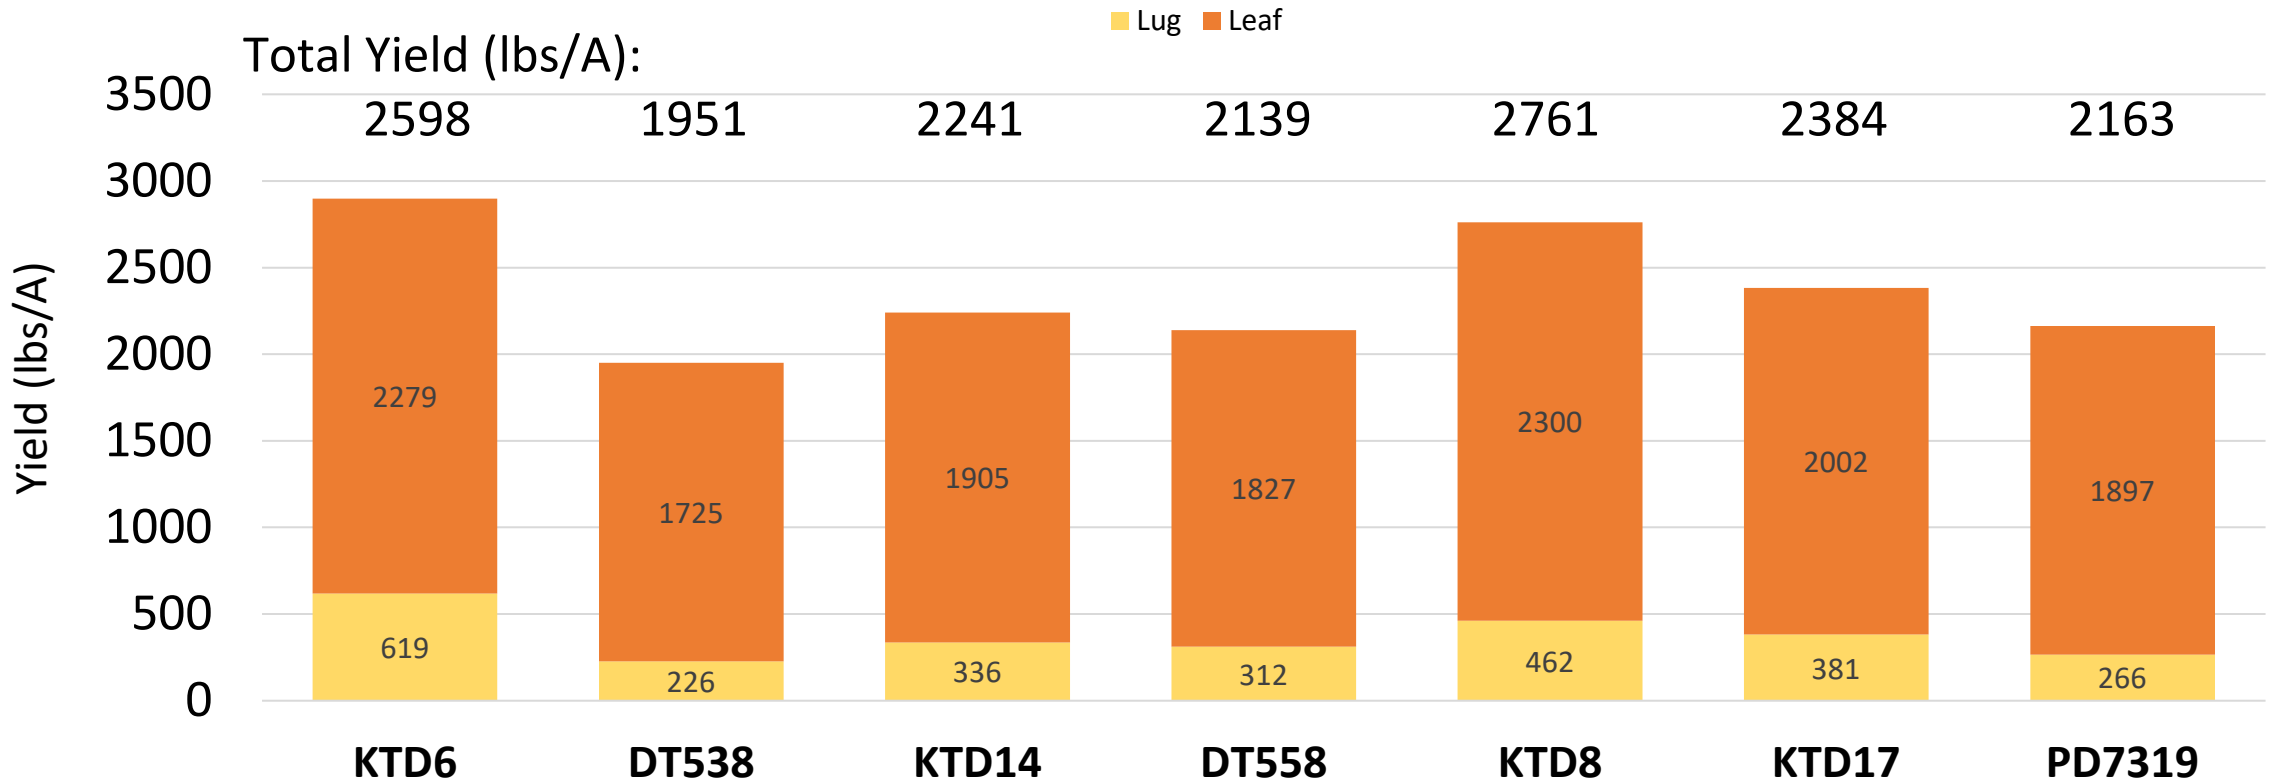

2023 Dark Air-Cured Variety Trial

MSU – Murray KY

- Trial set May 31
 - 40" rows x 32" plant spacing (4900 plants/A)
- Trial harvested early September, air cured in standard barn
- Varieties:
 - KTD6
 - DT538
 - KTD14
 - DT558
 - KTD8
 - KTD17
 - PD7319

2023 Dark Air-Cured Variety Trial MSU – Murray KY

Dark Air-Cured Variety Trial Yield

Average yield = 2320 lbs/A