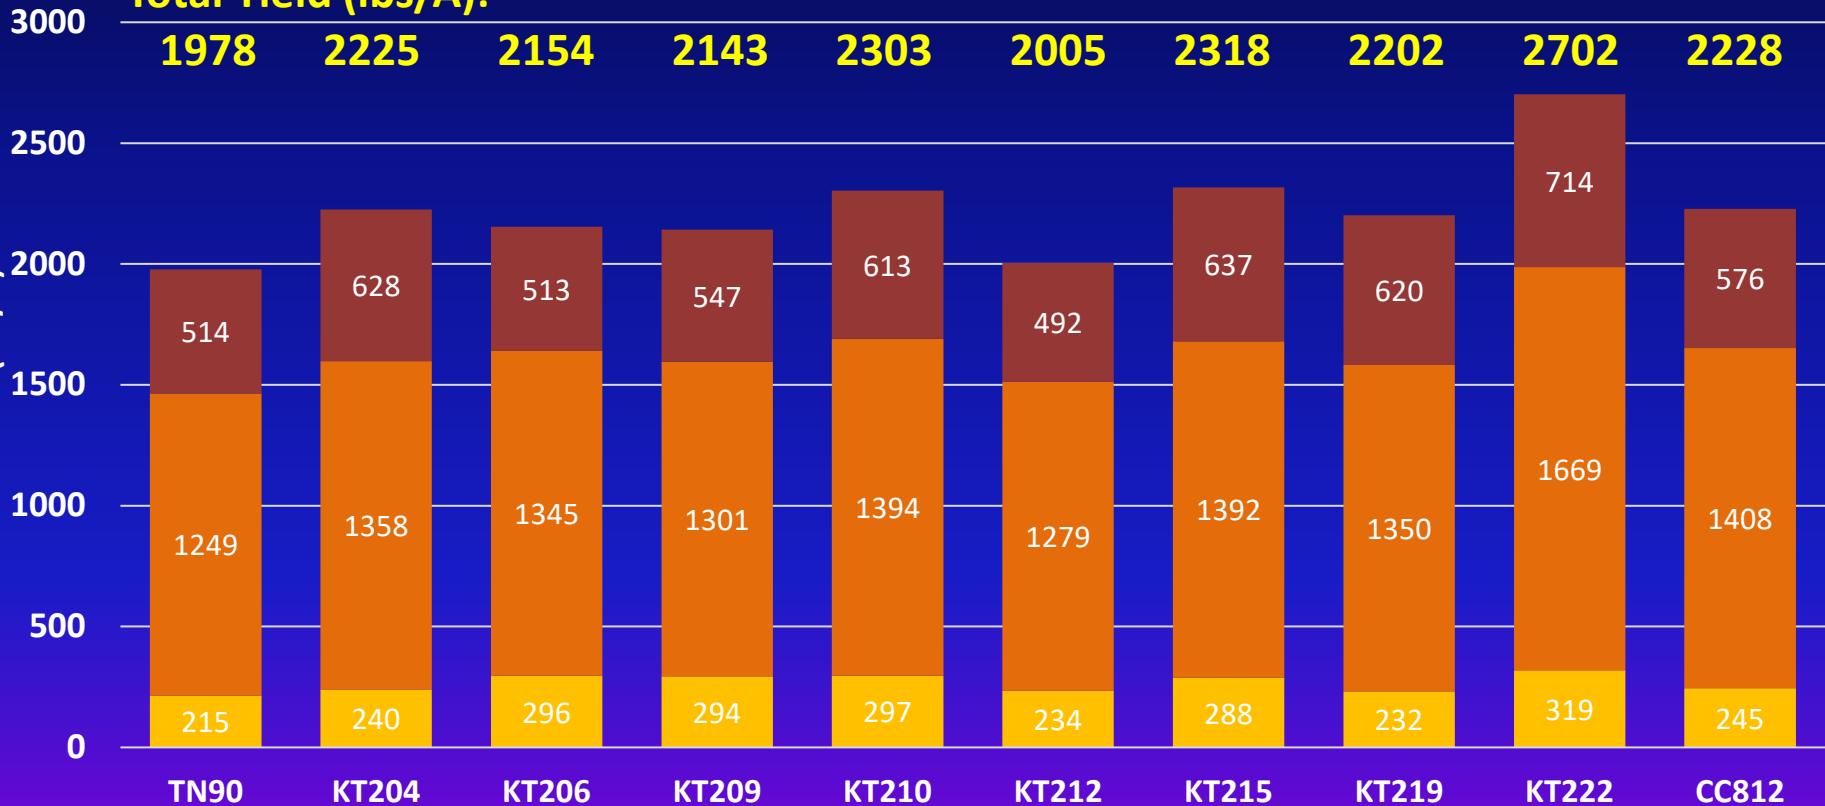

2023 Burley Commercial Variety Trial

Ebelhar Farms – Sorgho KY

- Trial transplanted June 6
 - 40” rows x 24” plant spacing
 - 6500 plants/acre
- Harvested September 18
- Stripped November 20
- Varieties Tested:
 - 1) TN90
 - 2) KT204
 - 3) KT206
 - 4) KT209
 - 5) KT210
 - 6) KT212
 - 7) KT215
 - 8) KT219
 - 9) KT222
 - 10) CC812

2023 Burley Commercial Variety Trial

Ebelhar Farms – Sorgho KY

LSD_{0.10} = 65 186 85 257 (total)

■ Flyings ■ Leaf ■ Tips

Total Yield (lbs/A):

Average yield for trial = 2226 lbs/A