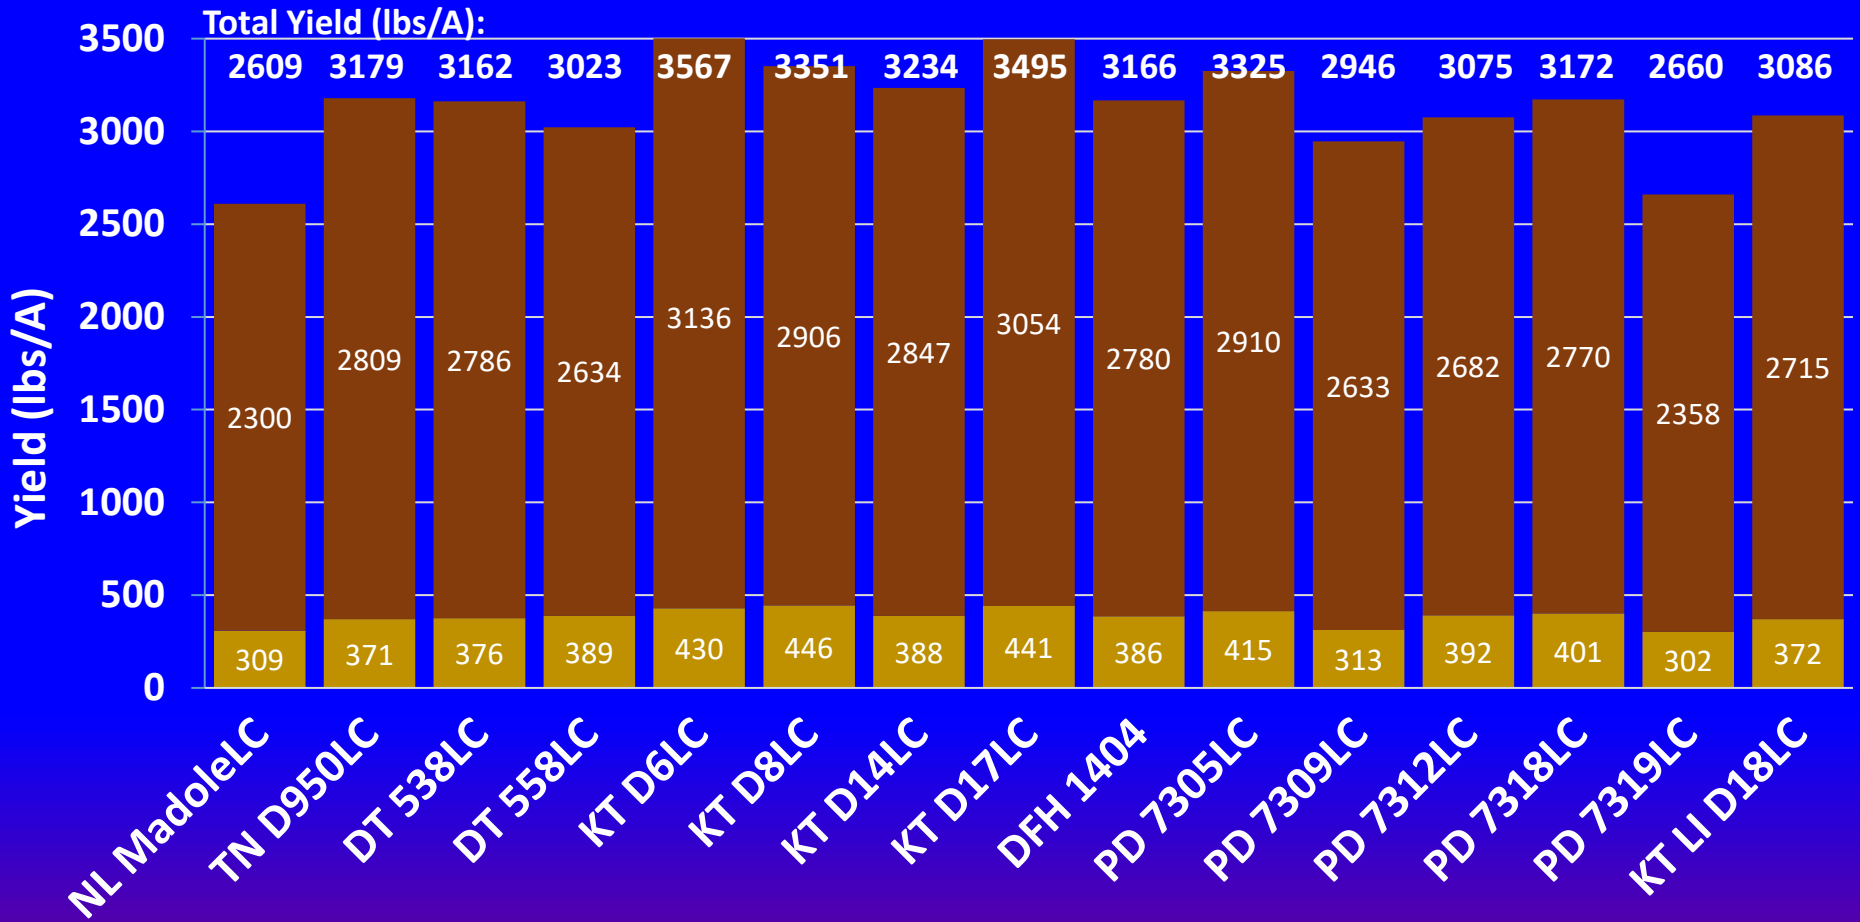

# 2020 Dark Fire-Cured Commercial Variety Trial MSU, Murray KY

- Trial set June 17
  - 40" row spacing
  - 34" plant spacing
  - 4612 plants/acre
- Trial harvested October 2
  - 6 weeks after topping
- 15 variety entries:
  - NL Madole LC
  - TN D950 LC
  - DT 538 LC
  - DT 558 LC
  - KT D6 LC
  - KT D8 LC
  - KT D14 LC
  - KT D17 LC
  - DFH 1404
  - PD 7305 LC
  - PD 7309 LC
  - PD 7312 LC
  - PD 7318 LC
  - PD 7319 LC
  - KT LI D18 LC

# 2020 Dark Fire-Cured Commercial Variety Trial MSU, Murray KY

LSD<sub>0.10</sub> = 62      271      184 (total)  
■ Lug    ■ Leaf

Average Total Yield/A for trial = 3137 lbs/A

# 2020 Dark Fire-Cured Commercial Variety Trial MSU, Murray KY

LSD<sub>0.10</sub> = 18.3  
■ Quality Grade Index

Average Quality Grade Index for trial = 60.5