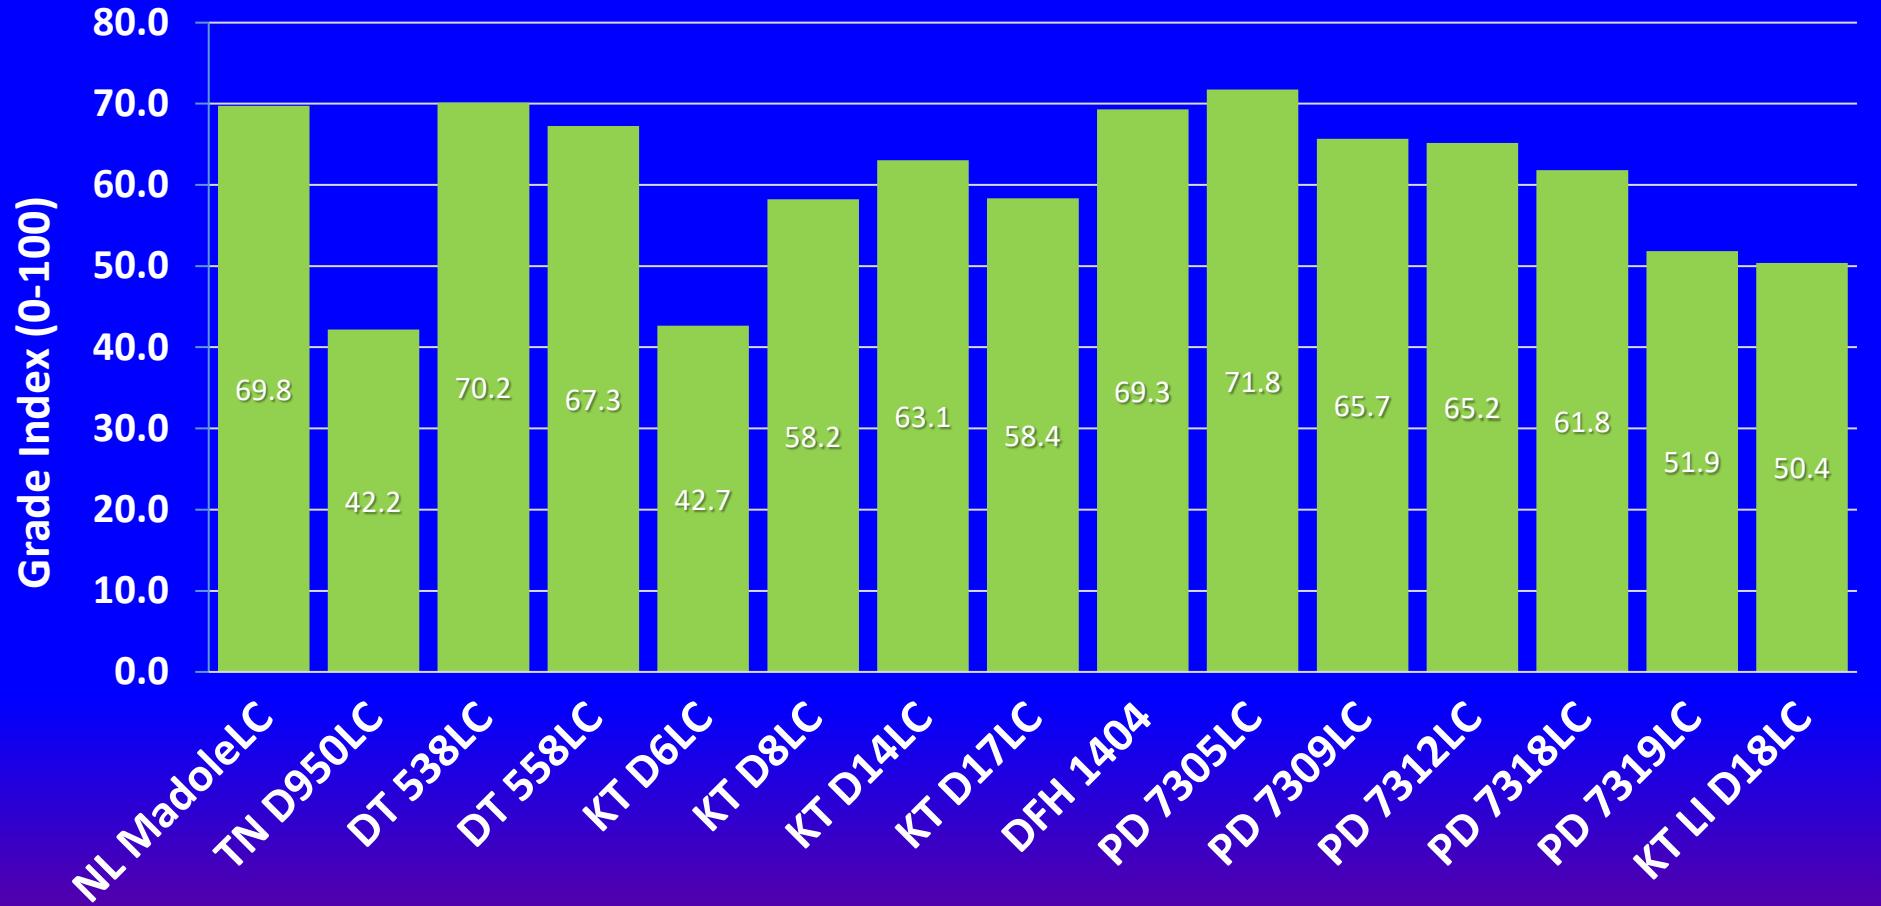

# 2020 Dark Fire-Cured Commercial Variety Trial MSU, Murray KY

- Trial set June 17
  - 40" row spacing
  - 34" plant spacing
  - 4612 plants/acre
- Trial harvested October 2
  - 6 weeks after topping
- 15 variety entries:
  - NL Madole LC
  - TN D950 LC
  - DT 538 LC
  - DT 558 LC
  - KT D6 LC
  - KT D8 LC
  - KT D14 LC
  - KT D17 LC
  - DFH 1404
  - PD 7305 LC
  - PD 7309 LC
  - PD 7312 LC
  - PD 7318 LC
  - PD 7319 LC
  - KT LI D18 LC

# 2020 Dark Fire-Cured Commercial Variety Trial MSU, Murray KY

LSD<sub>0.10</sub> = 62      271      184 (total)  
■ Lug    ■ Leaf

Average Total Yield/A for trial = 3137 lbs/A

# 2020 Dark Fire-Cured Commercial Variety Trial MSU, Murray KY

LSD<sub>0.10</sub> = 18.3  
■ Quality Grade Index

Average Quality Grade Index for trial = 60.5