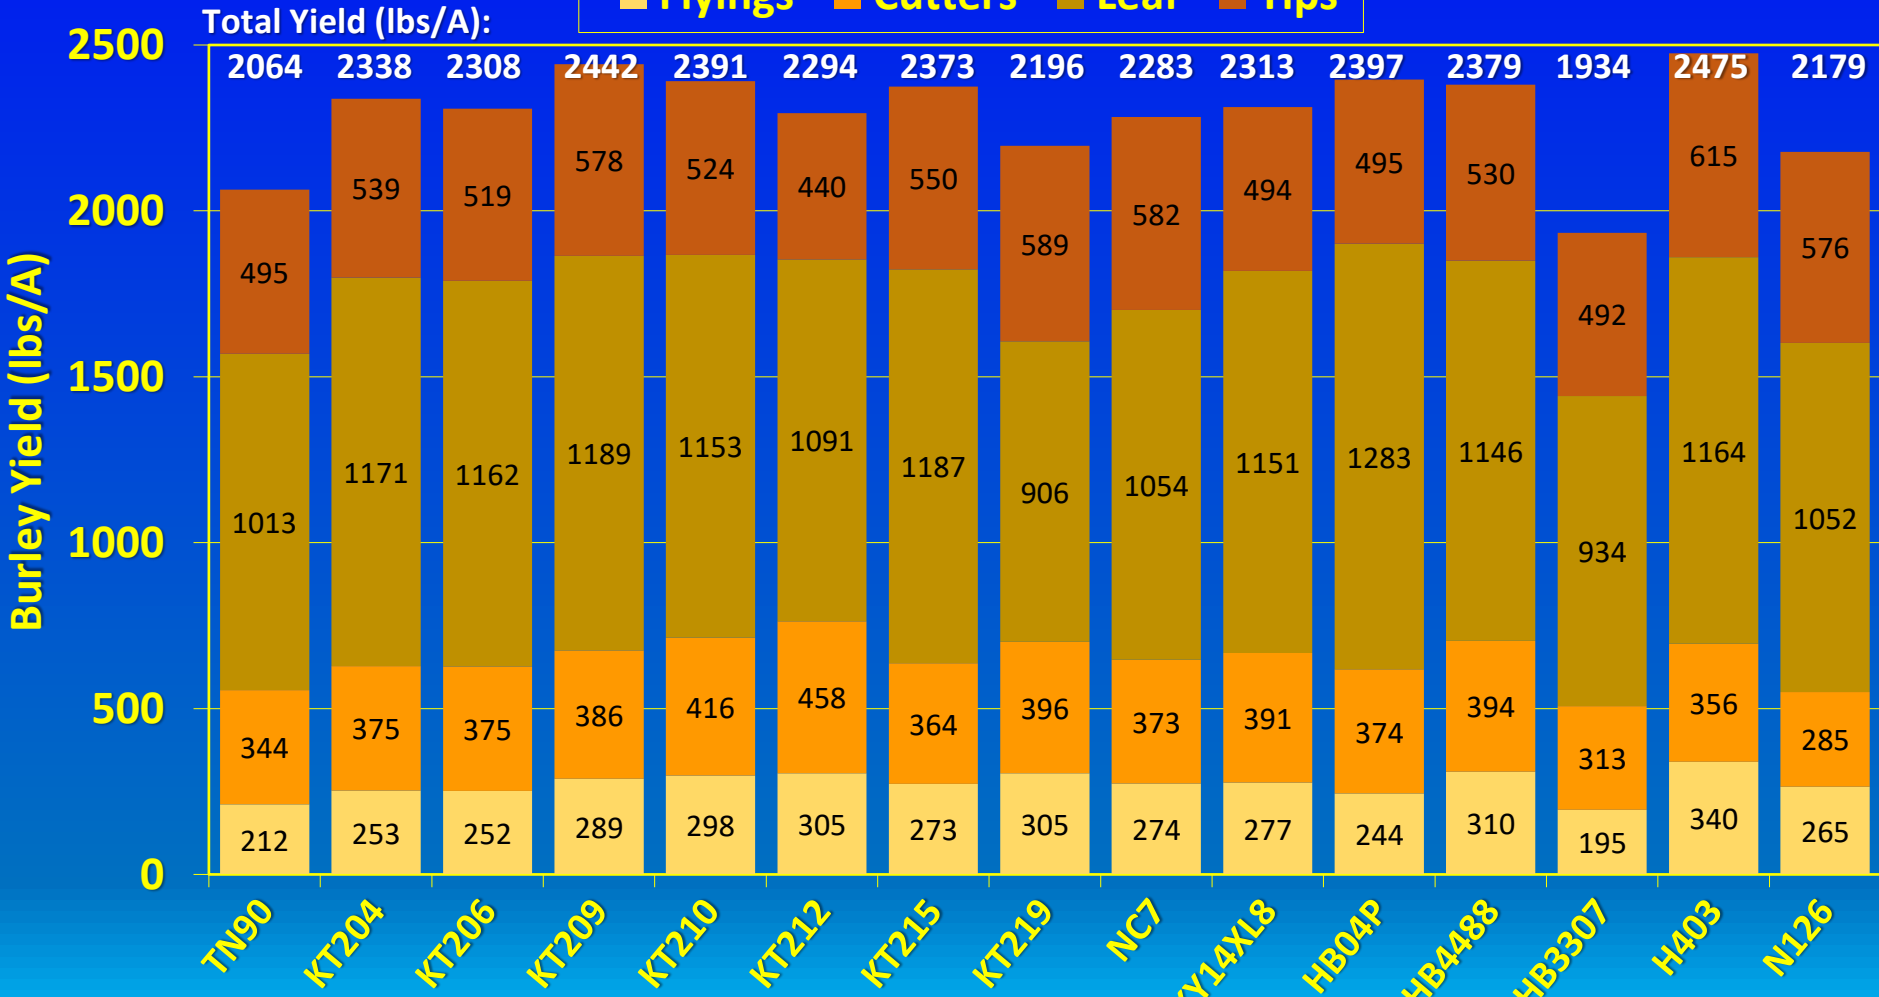

2020 Burley Commercial Variety Trial

UKREC, Princeton KY

- Trial set June 8
 - 40" rows, 24" plant spacing
 - 6534 plants/acre
- 2-row plots, 35 ft. long
- 4 replications
- Harvested September 3
- 15 burley variety entries:
 - TN90
 - KT204
 - KT206
 - KT209
 - KT210
 - KT212
 - KT215
 - KT219
 - NC7
 - KY14xL8
 - HB04P
 - HB4488
 - HB3307
 - H403
 - N126

2020 Burley Variety Trial

UKREC, Princeton KY

LSD_{0.10} = 65 59 173 101 224 (total)

■ Flyings
 ■ Cutters
 ■ Leaf
 ■ Tips

Average total yield for trial = 2291 lbs/A