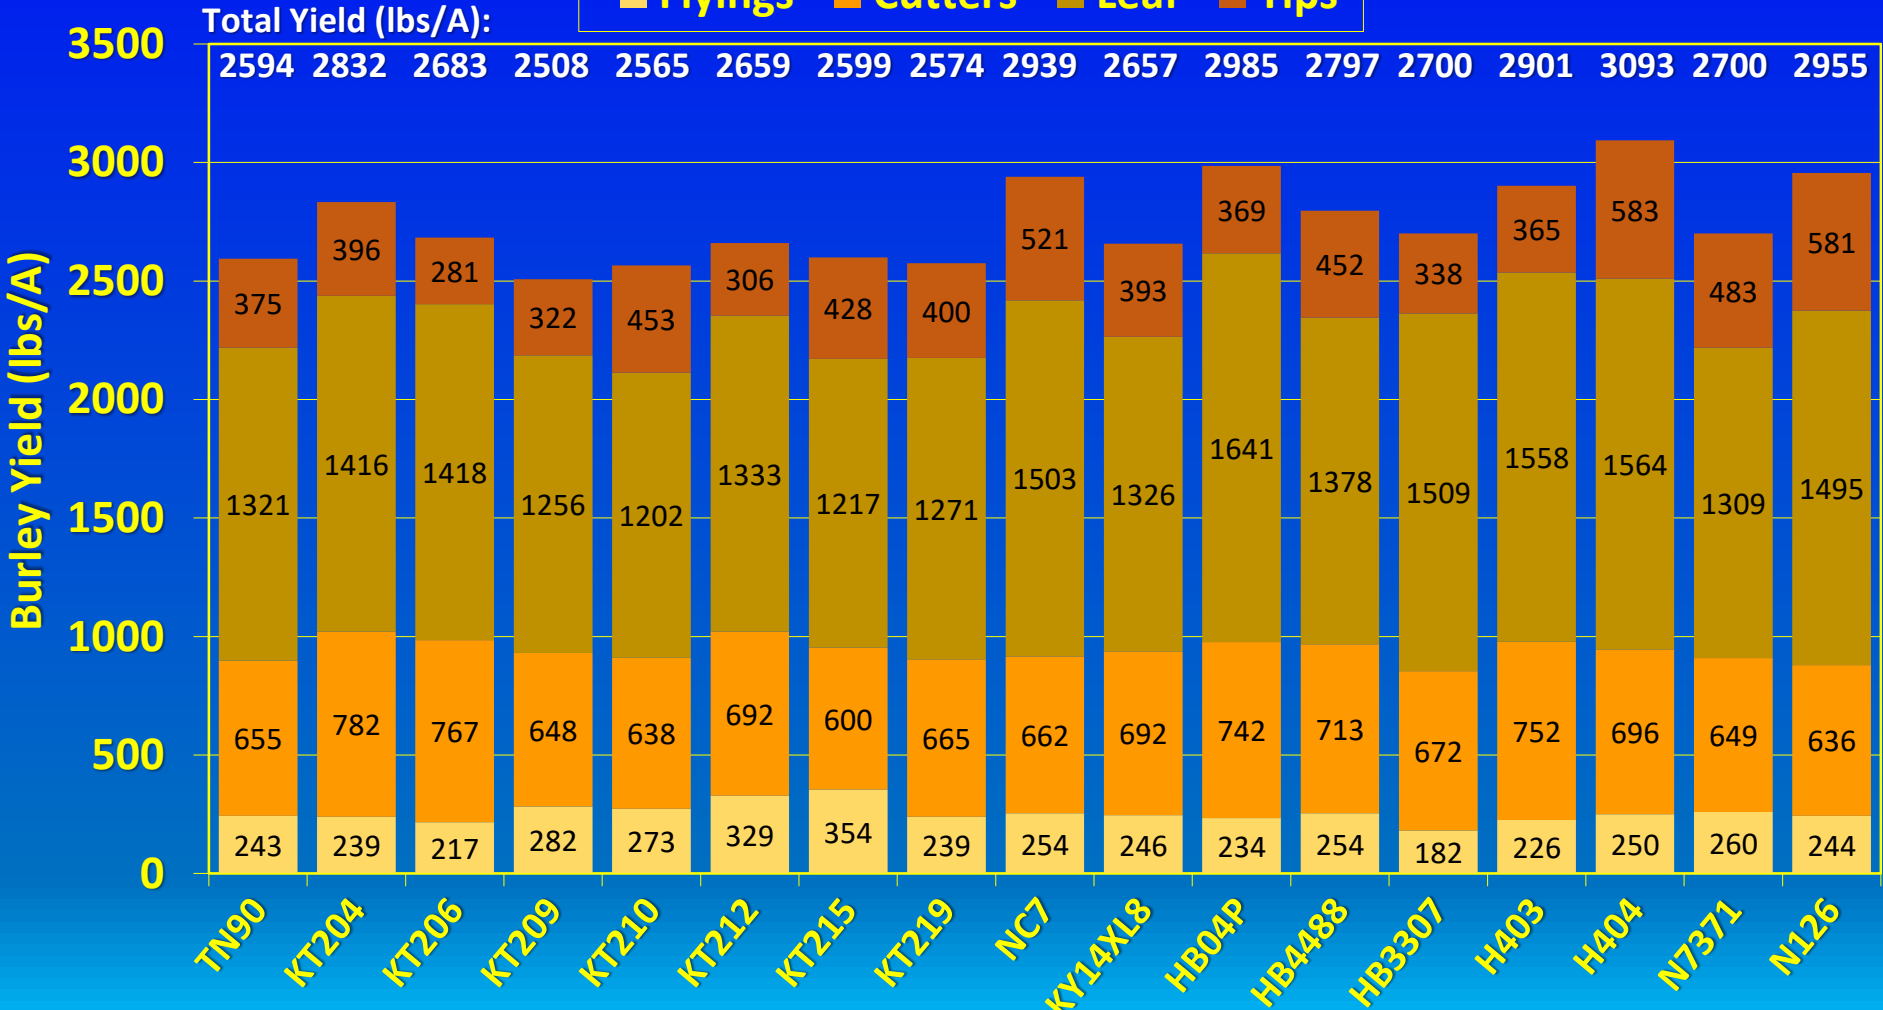

## UKREC, Princeton KY

- Trial set May 28
  - 40" rows, 24" plant spacing
  - 6534 plants/acre
- 2-row plots, 35 ft. long
- 4 replications
- Harvested September 3
- 17 burley variety entries:
  - TN90
  - KT204
  - KT206
  - KT209
  - KT210
  - KT212
  - KT215
  - KT219
  - NC7
  - KY14xL8
  - HB04P
  - HB4488
  - HB3307
  - H403
  - H404
  - N7371
  - N126

## UKREC, Princeton KY

LSD<sub>0.10</sub> =

105

163

192

152

261 (total)

■ Flyings 
 ■ Cutters 
 ■ Leaf 
 ■ Tips

Average total yield for trial = 2753 lbs/A