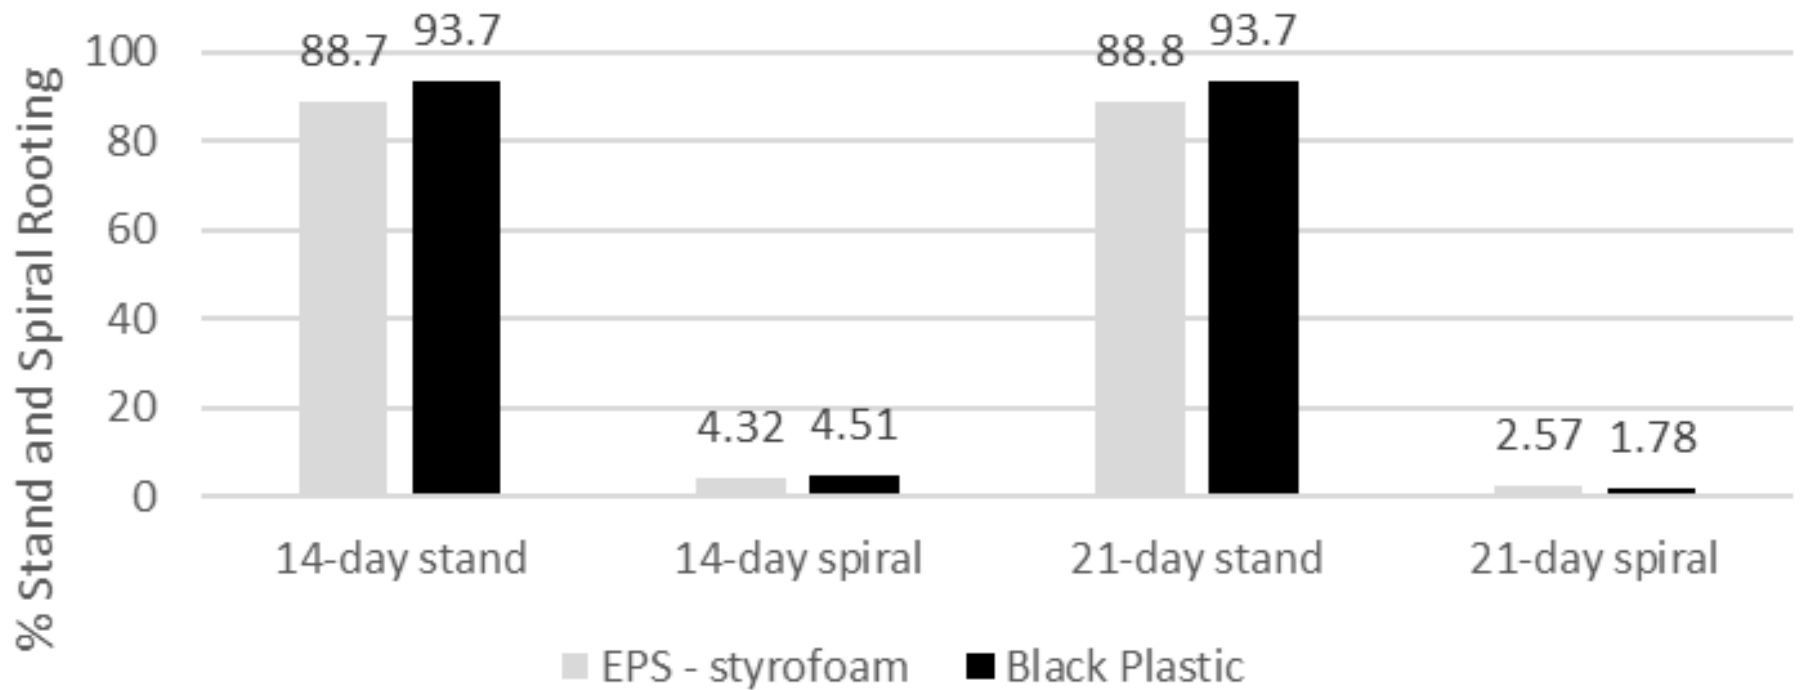

## 2018 EPS (styrofoam) vs. Black Plastic - Float Bed Tray Comparison

KT D17LC seeded March 15

New low density styrofoam trays, 4-year old cleaned black plastic trays