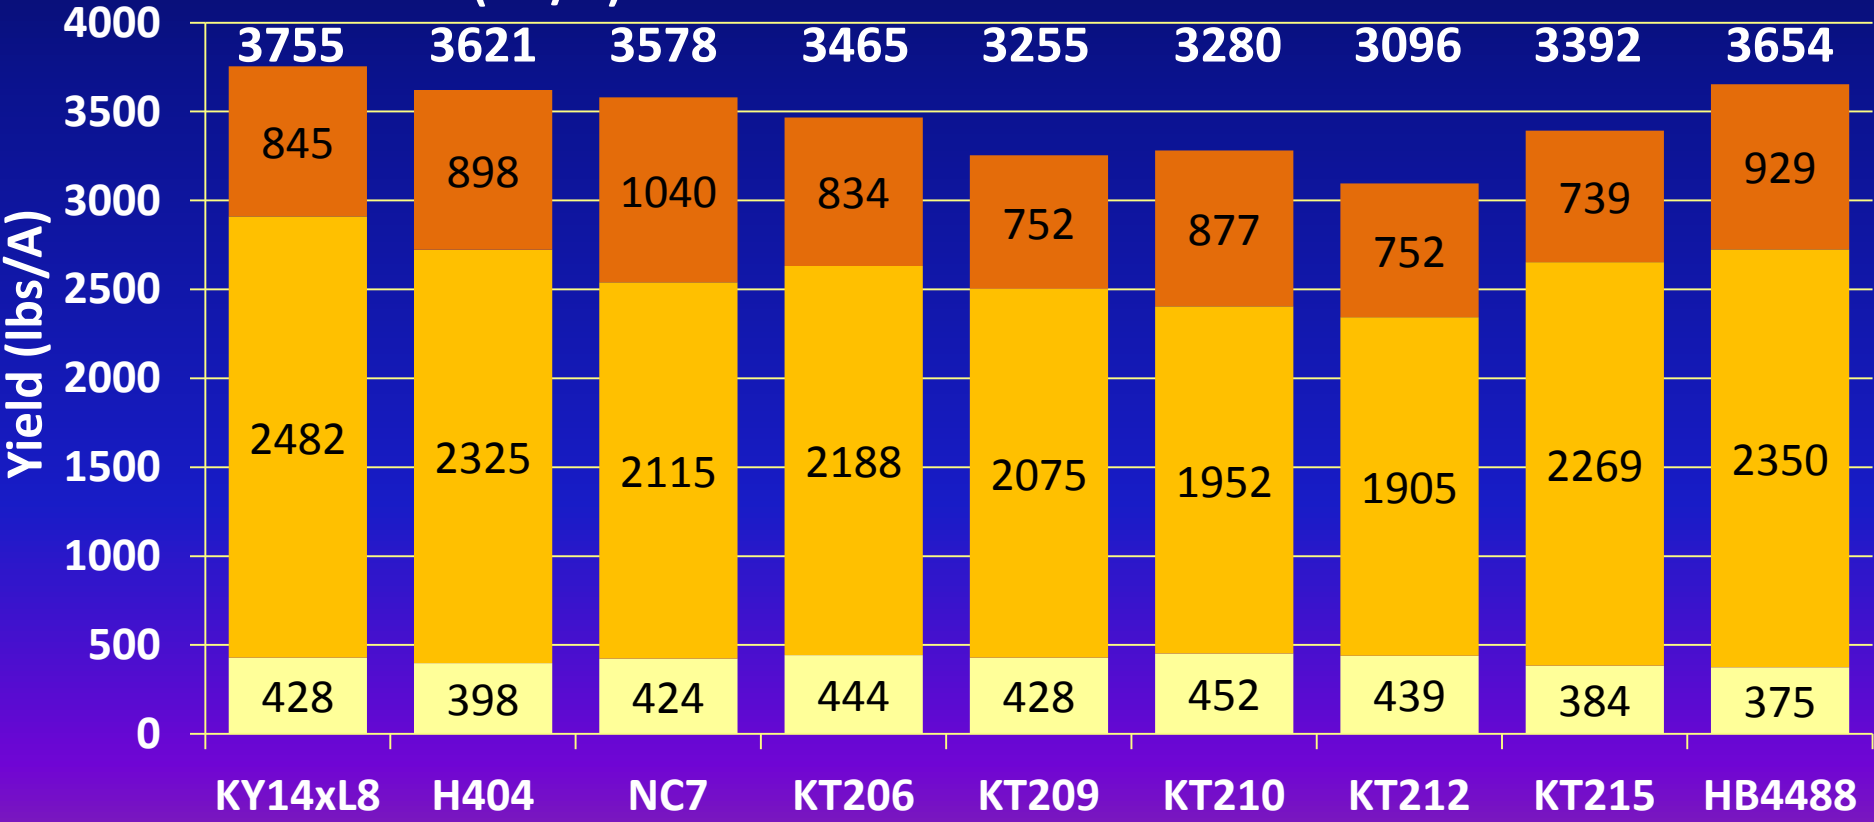

2015 Burley On-Farm Variety Trial

Ben Alvey Farm – Daviess Co., KY

- Trial set June 6
 - 40" x 22" = 7128 plants/A
- Harvested September 16
- Stripped December 10
- 9 variety entries:
 - KY 14xL8
 - H404
 - NC 7
 - KT 206
 - KT 209
 - KT 210
 - KT 212
 - KT 215
 - HB 4488

2015 Burley On-Farm Variety Trial

Ben Alvey Farm – Daviess Co., KY

LSD (0.10) = 114 360 134 420 (total)

■ Flyings ■ Leaf ■ Tips

Total Yield (lbs/A):

Average total yield for trial: 3455 lbs/A