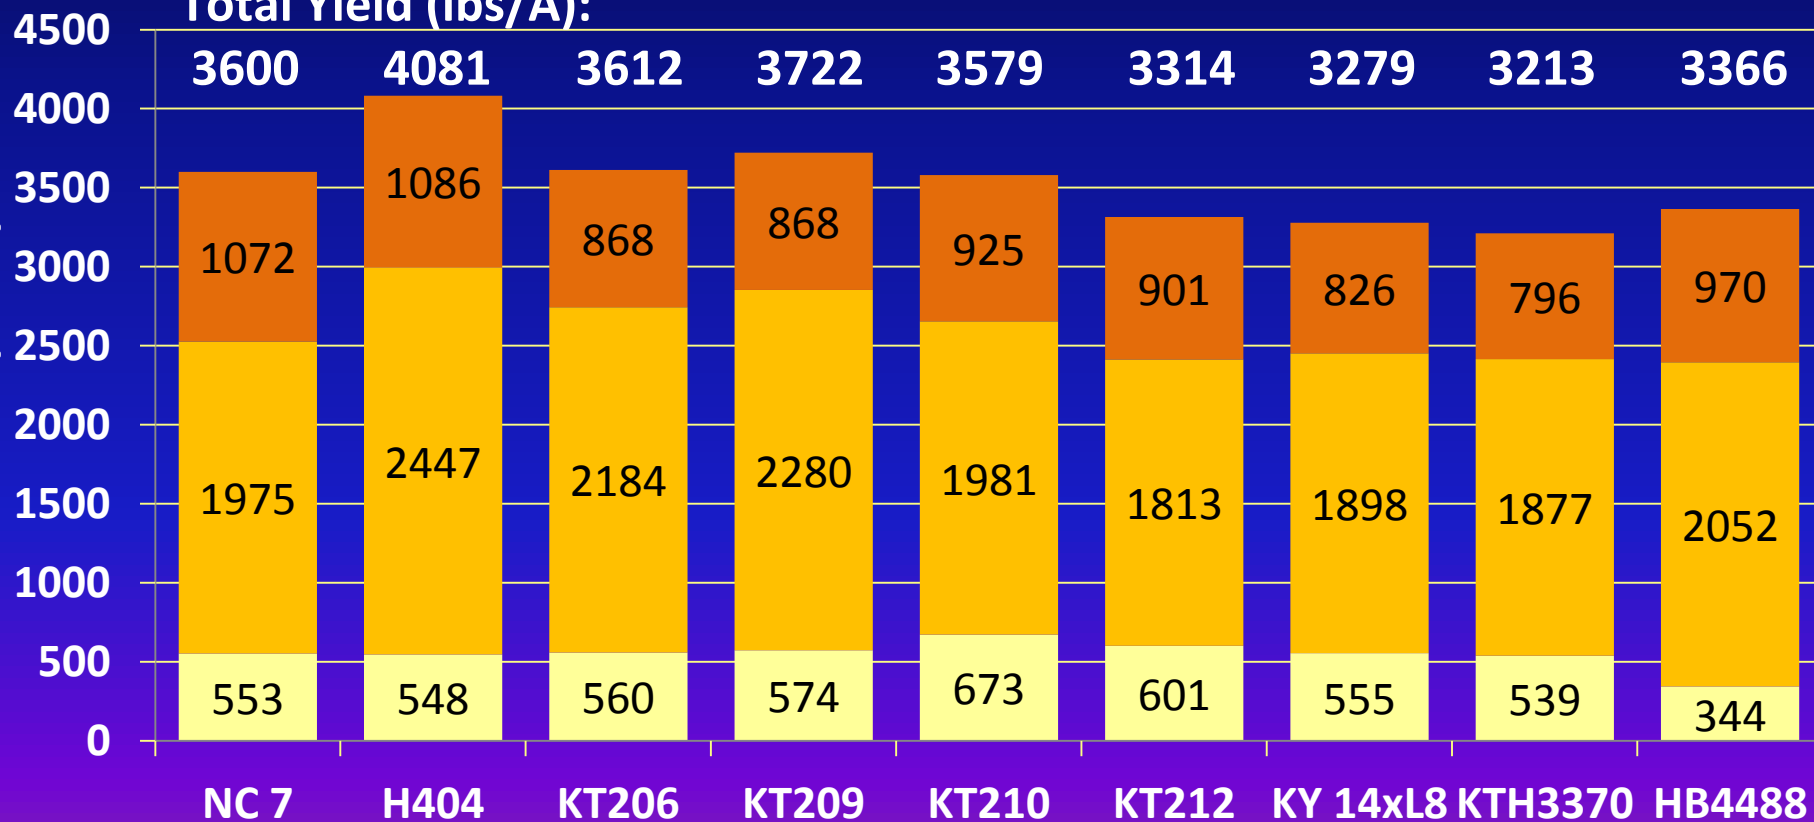

2014 Burley On-Farm Variety Trial

Ben Alvey Farm – Daviess Co., KY

- Trial set May 28
 - 40" x 24" = 6500 plants/A
- Harvested September 12
- 8 variety entries:
 - NC 7 LC
 - H404 LC
 - KT 206 LC
 - KT 209 LC
 - KT 210 LC
 - KT 212 LC
 - KY 14xL8 LC
 - KTH3370 (experimental)

2014 Burley On-Farm Variety Trial

Ben Alvey Farm – Daviess Co., KY

LSD (0.10) = 100 223 122 309 (total)

■ Flyings ■ Leaf ■ Tips

Total Yield (lbs/A):

Average total yield for trial: 3536 lbs/A