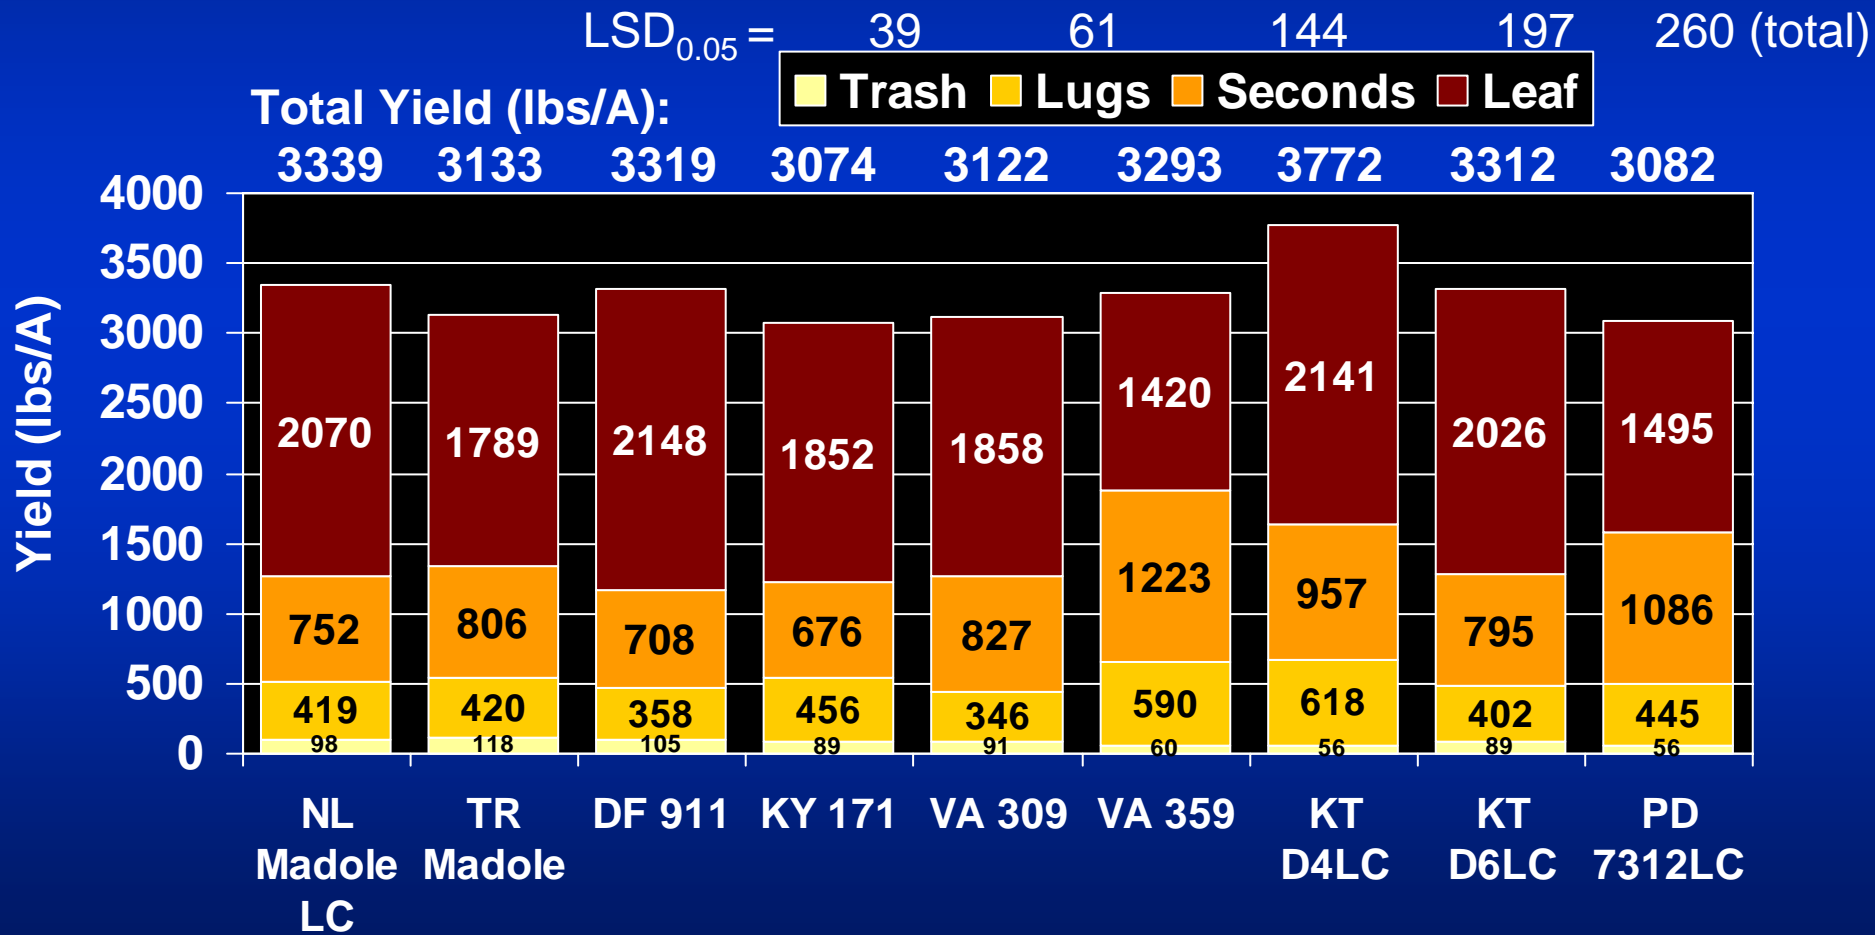

2007 Dark Fire-Cured Variety Trial Greg Story Farm – Henry Co., TN

- Trial set June 12
- 5000 plants/A
- 4 replications of each of 9 varieties:
 - Narrowleaf Madole LC
 - TR Madole
 - DF 911
 - KY 171
 - VA 309
 - VA 359
 - KT D4LC
 - KT D6LC
 - PD 7312LC (NL Mad x KY 171)
- Irrigated 4 times
 - 1 inch per irrigation
- Harvested September 19
- Fired 6 times
- Stripped October 31

PD 7312LC

2007 Dark Fire-Cured Variety Trial

Greg Story Farm – Henry Co., TN

2007 Dark Fire-Cured Variety Trial Greg Story Farm – Henry Co., TN

- *Trial summary:*

Highest amounts of trash (>100 lbs/A) were from TR Madole and DF 911. Highest lug yields were from VA 359 (590 lbs/A) and KT D4LC (618 lbs/A). Highest seconds were from VA 359 (1223 lbs/A) and PD 7312LC (1086 lbs/A). Greatest leaf yield (>2000 lbs/A) came from NL Madole LC (2070 lbs/A), DF 911 (2148 lbs/A), KT D4LC (2141 lbs/A), and KT D6LC (2026 lbs/A).

KT D4LC produced the top yield in the trial (3772 lbs/A), and yielded 433 lbs/A greater than the next best variety (Narrowleaf Madole LC, 3339 lbs/A).